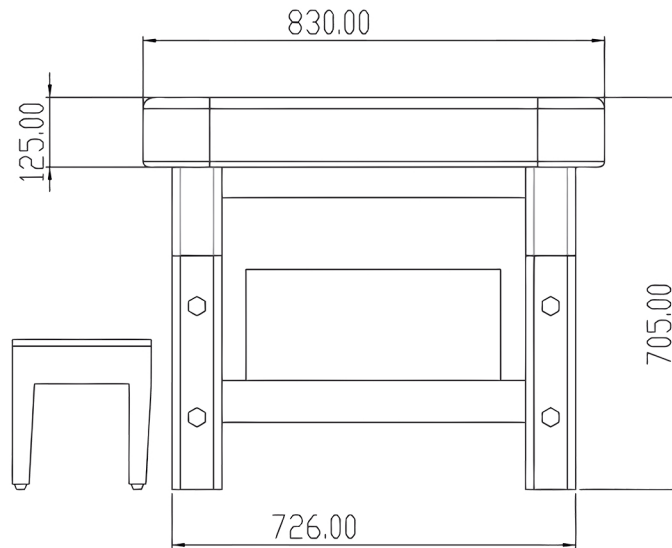

## OPTIONAL

Head support to perform shirodhara treatments

# DIMENSIONS

## FRONT VIEW

All dimensions are in mm

## ANGLE VIEW

All dimensions are in mm