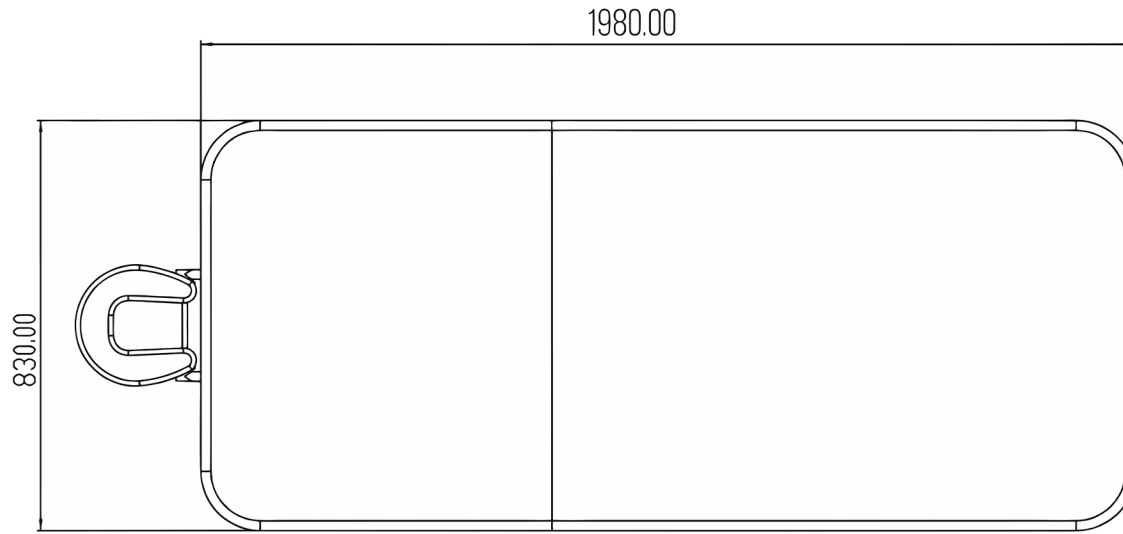

## WEIGHTS

Net Weight 95 Kgs  
Shipping Weight 147 Kgs  
Shipping Dimension L 208 x W 90 x H 87 cm

# DIMENSIONS

## FRONT VIEW

All dimensions are in mm

## ANGLE VIEW

All dimensions are in mm