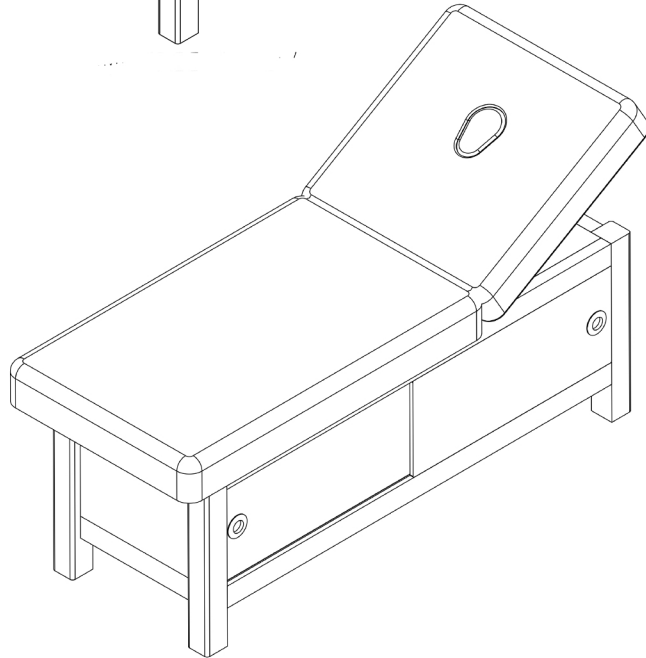

DIMENSIONS

ISOMETRIC VIEW