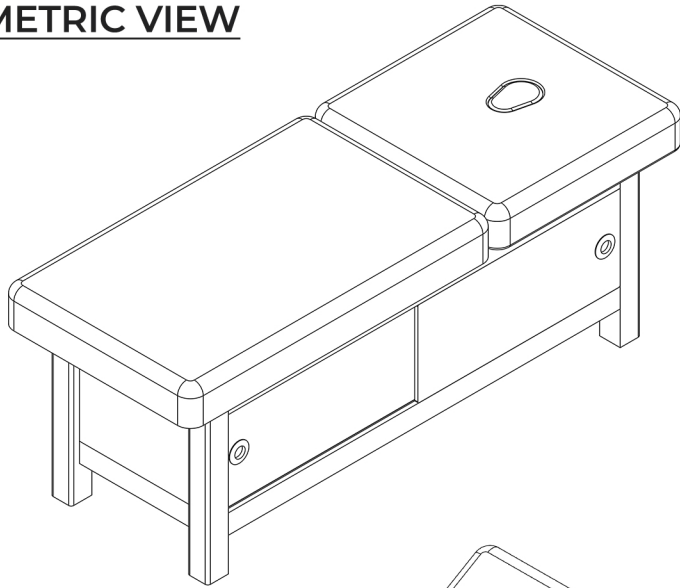

### WEIGHTS:

Net Weight 70 Kgs  
Shipping Weight 125 Kgs  
Shipping Dimension L 202 x W 91 x H 82 cm

# DIMENSIONS

## SIDE VIEW

All dimensions are in mm