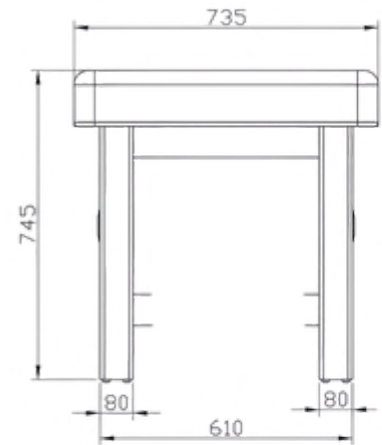

Length	1930 mm / 75.9 in
Width	735 mm / 28.9 in
Height	745 mm / 29.3 in
Tilt	150°

BASE & FRAME

Base	Solid Wood
Safe Working Load	250 kgs
Load Bearing capacity	180 kgs

UPHOLSTERY

Type	Phthalate-Free Upholstery
Thickness	1.01 mm
Tensile Strength	ISO 1421, 804 N/ 5 cm
Colour Options	Cream, Beige, Mouse Grey, Brown
Weight	732 g / sqmt
Abrasion	ISO 5470-2 = 2,00,000 cycles / min

WARRANTY

1 year againts any manufacturing defects

TECHNICAL DRAWINGS

TOP VIEW

FRONT VIEW

SIDE VIEW

ALL DIMENSIONS ARE IN MM

WOOD FINISH OPTIONS