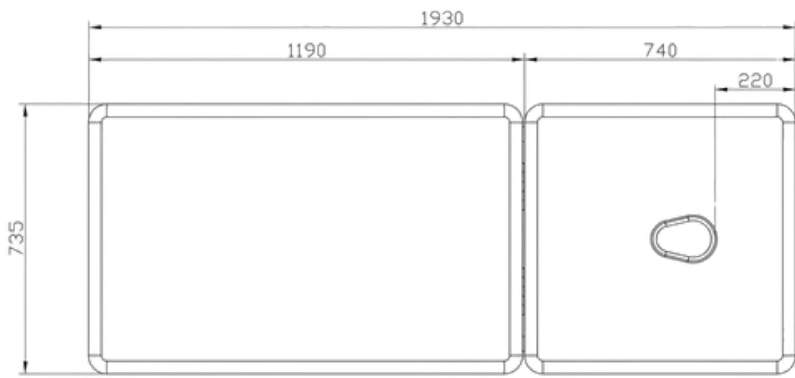

Length	1930 mm / 75.9 in
Width	735 mm / 28.9 in
Height	745 mm / 29.3 in
Tilt	150°

BASE & FRAME

Base	Solid Wood
Safe Working Load	250 kgs
Load Bearing capacity	180 kgs

UPHOLSTERY

Type	Phthalate-Free Upholstery
Thickness	1.01 mm
Tensile Strength	ISO 1421, 804 N/ 5 cm
Colour Options	Cream, Beige, Mouse Grey, Brown
Weight	732 g / sqmt
Abrasion	ISO 5470-2 = 2,00,000 cycles / min

WARRANTY

1 year againts any manufacturing defects

TECHNICAL DRAWINGS

TOP VIEW

FRONT VIEW

SIDE VIEW

ALL DIMENSIONS ARE IN MM

WOOD FINISH OPTIONS