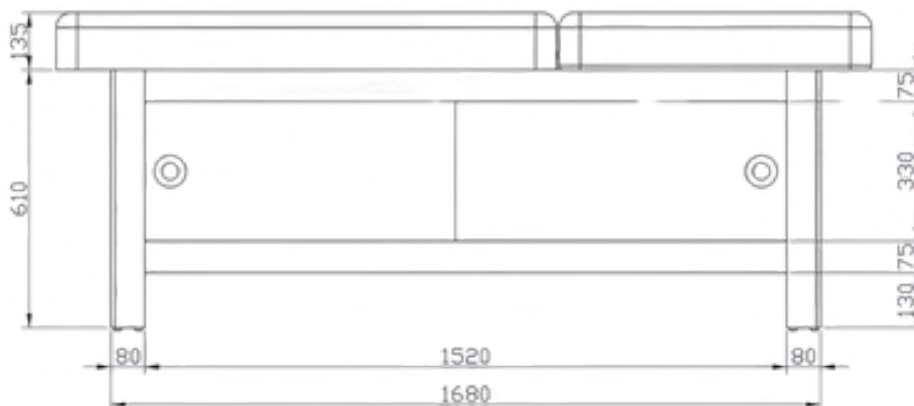

Length	1930 mm / 75.9 in
Width	735 mm / 28.9 in
Height	745 mm / 29.3 in
Tilt	150°

BASE & FRAME

Base	Solid Wood
Safe Working Load	250 kgs
Load Bearing capacity	180 kgs

UPHOLSTERY

Type	Phthalate-Free Upholstery
Thickness	1.01 mm
Tensile Strength	ISO 1421, 804 N/ 5 cm
Colour Options	Cream, Beige, Mouse Grey, Brown
Weight	732 g / sqmt
Abrasion	ISO 5470-2 = 2,00,000 cycles / min

WARRANTY

1 year againts any manufacturing defects

TECHNICAL DRAWINGS

TOP VIEW

FRONT VIEW

SIDE VIEW

ALL DIMENSIONS ARE IN MM

WOOD FINISH OPTIONS