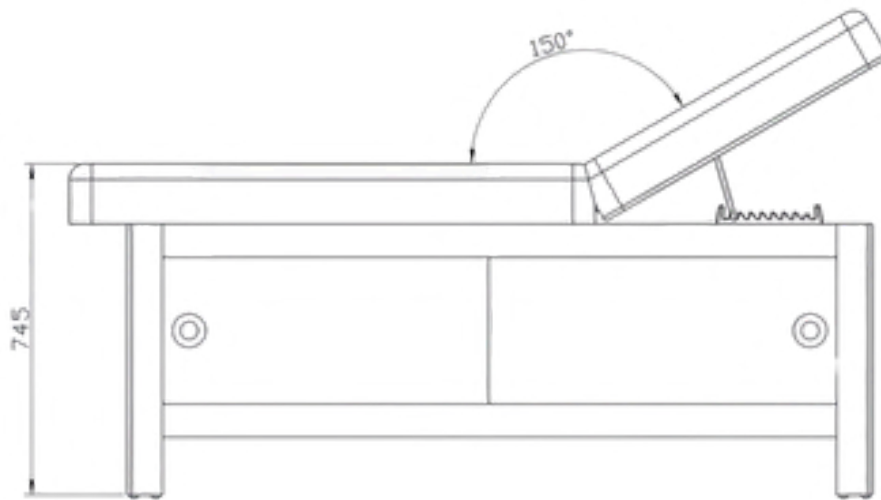

Length	1930 mm / 75.9 in
Width	735 mm / 28.9 in
Height	745 mm / 29.3 in
Tilt	150°

BASE & FRAME

Base	Solid Wood
Safe Working Load	250 kgs
Load Bearing capacity	180 kgs

UPHOLSTERY

Type	Phthalate-Free Upholstery
Thickness	1.01 mm
Tensile Strength	ISO 1421, 804 N/ 5 cm
Colour Options	Cream, Beige, Mouse Grey, Brown
Weight	732 g / sqmt
Abrasion	ISO 5470-2 = 2,00,000 cycles / min

WARRANTY

1 year againts any manufacturing defects

TECHNICAL DRAWINGS

TOP VIEW

FRONT VIEW

SIDE VIEW

ALL DIMENSIONS ARE IN MM

WOOD FINISH OPTIONS