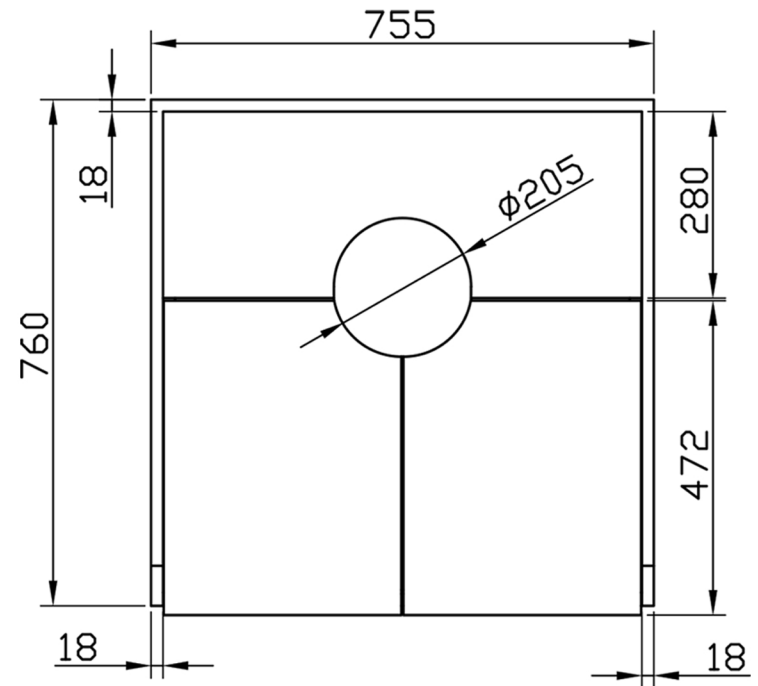

WEIGHTS

Net Weight	65 Kgs
Shipping Weight	120 Kgs
Shipping Dimension	L 80 x W 80 x H 140 cm

SELF CARE & INSTRUCTIONS

Leave the doors open after treatment and dry the seating area
Remove the excess water inside the herb box and tray
Thoroughly wipe the internal walls, doors and floor with dry cloth
Sanitize the steam box before use

DIMENSIONS

SIDE VIEW

TOP VIEW

All dimensions are in mm