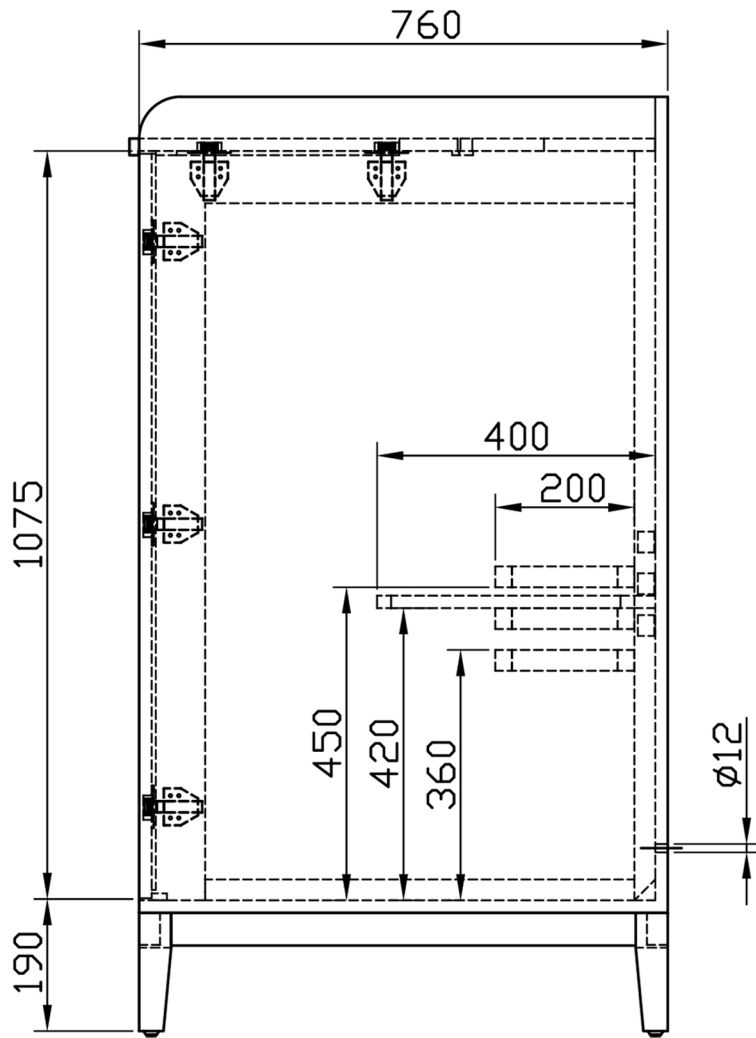

WEIGHTS

Net Weight	65 Kgs
Shipping Weight	120 Kgs
Shipping Dimension	L 80 x W 80 x H 140 cm

SELF CARE & INSTRUCTIONS

Leave the doors open after treatment and dry the seating area
Remove the excess water inside the herb box and tray
Thoroughly wipe the internal walls, doors and floor with dry cloth
Sanitize the steam box before use

DIMENSIONS

SIDE VIEW

TOP VIEW

All dimensions are in mm