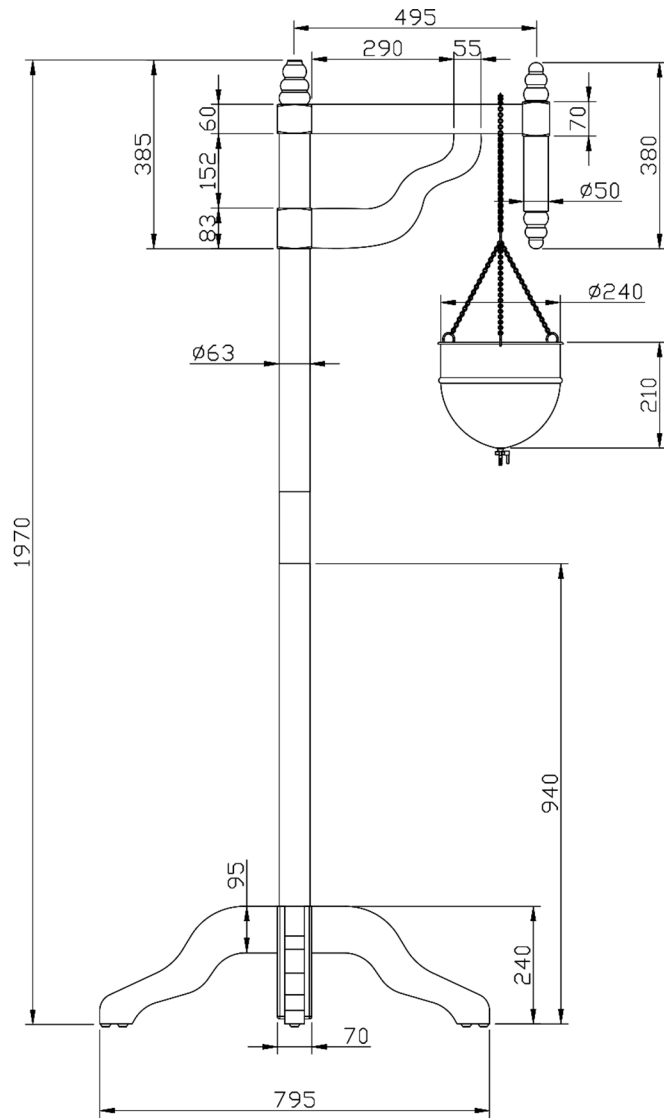

37 Kgs

Shipping Dimensions - Stand

L 103 x W 27 x H 14 cm

L 110 x W 84 x H 41 cm

L 162 x W 77 x H 30 cm

Shipping Dimensions - Stand

L 50 x W 50 x H 34 cm

BRASS VESSEL CARE

NEW SHIRODHARA OIL STAND

TOP VIEW

All dimensions are in mm

TRADITIONAL SHIRODHARA OIL STAND

TOP VIEW

All dimensions are in mm

SHIRODHARA OIL STAND WITH HEADREST

All dimensions are in mm