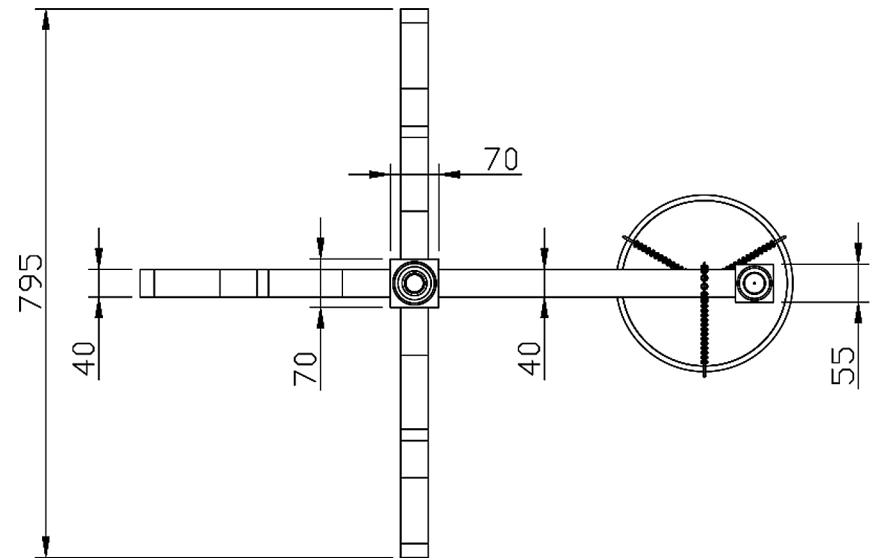

37 Kgs

Shipping Dimensions - Stand

L 103 x W 27 x H 14 cm

L 110 x W 84 x H 41 cm

L 162 x W 77 x H 30 cm

Shipping Dimensions - Stand

L 50 x W 50 x H 34 cm

BRASS VESSEL CARE

NEW SHIRODHARA OIL STAND

TOP VIEW

All dimensions are in mm

TRADITIONAL SHIRODHARA OIL STAND

TOP VIEW

All dimensions are in mm

SHIRODHARA OIL STAND WITH HEADREST

All dimensions are in mm