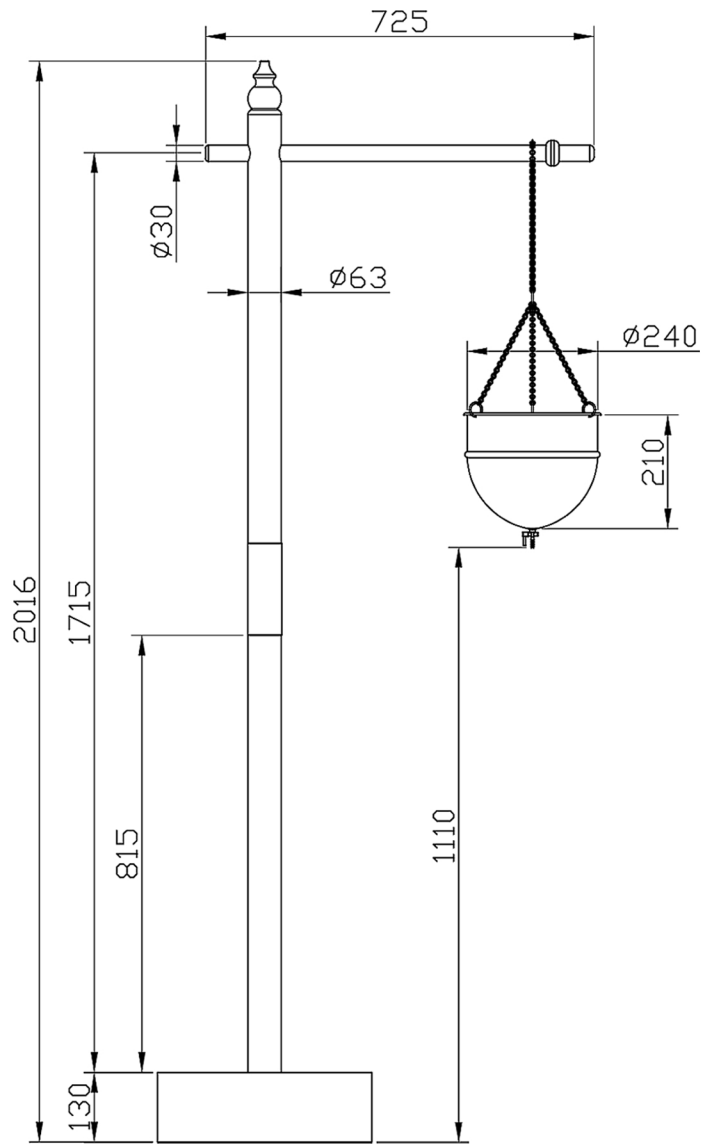

WEIGHTS:

Stand Weight

20 Kgs (Stand : 6 kgs & Base : 14 kgs)

22 Kgs

25 Kgs

Shipping Weight

25 Kgs

45 Kgs

37 Kgs

Shipping Dimensions - Stand

L 103 x W 27 x H 14 cm

L 110 x W 84 x H 41 cm

L 162 x W 77 x H 30 cm

Shipping Dimensions - Stand

L 50 x W 50 x H 34 cm

BRASS VESSEL CARE

NEW SHIRODHARA OIL STAND

TOP VIEW

All dimensions are in mm

TRADITIONAL SHIRODHARA OIL STAND

TOP VIEW

All dimensions are in mm

SHIRODHARA OIL STAND WITH HEADREST

All dimensions are in mm