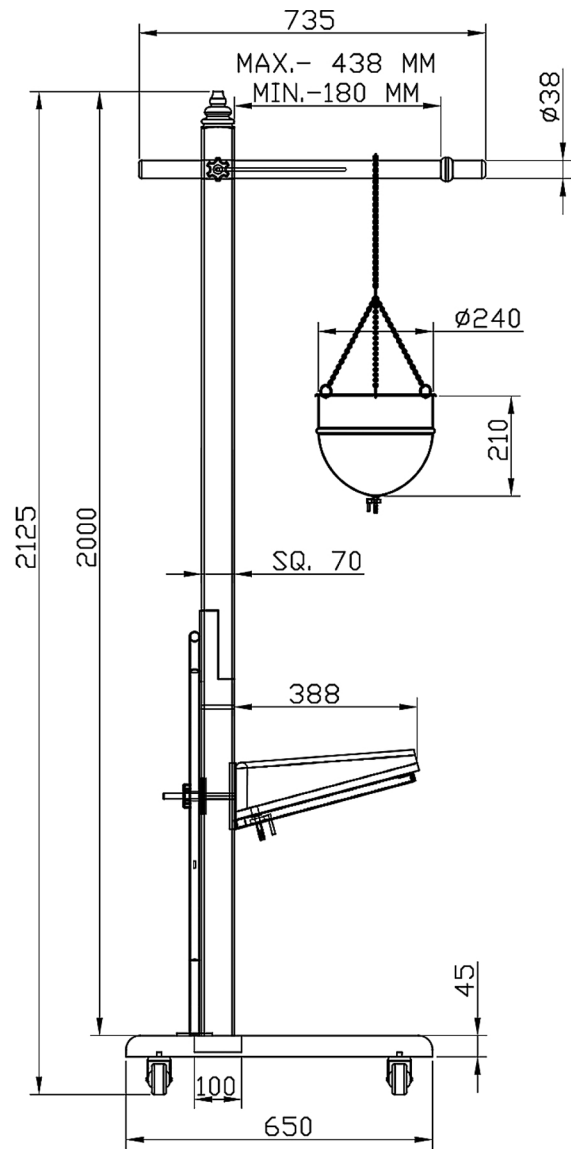

WEIGHTS:

Stand Weight

20 Kgs (Stand : 6 kgs & Base : 14 kgs)

22 Kgs

25 Kgs

Shipping Weight

25 Kgs

45 Kgs

37 Kgs

Shipping Dimensions - Stand

L 103 x W 27 x H 14 cm

L 110 x W 84 x H 41 cm

L 162 x W 77 x H 30 cm

Shipping Dimensions - Stand

L 50 x W 50 x H 34 cm

BRASS VESSEL CARE

NEW SHIRODHARA OIL STAND

TOP VIEW

All dimensions are in mm

TRADITIONAL SHIRODHARA OIL STAND

TOP VIEW

All dimensions are in mm

SHIRODHARA OIL STAND WITH HEADREST

All dimensions are in mm