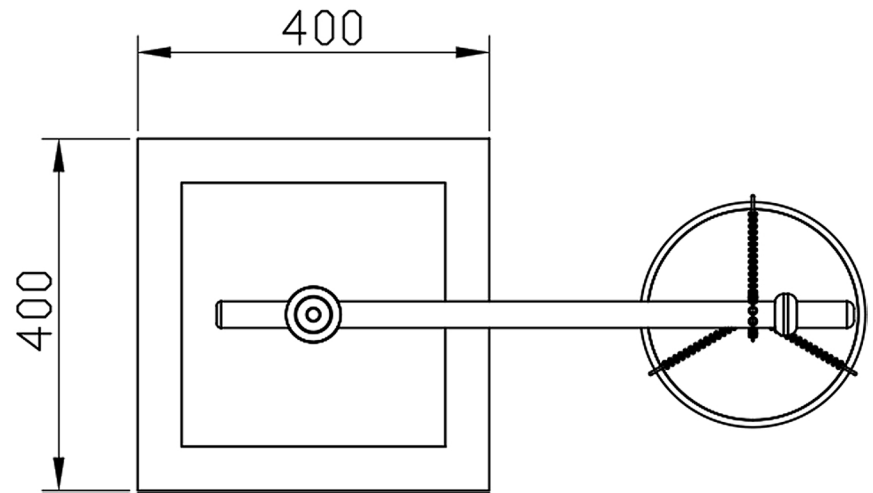

37 Kgs

Shipping Dimensions - Stand

L 103 x W 27 x H 14 cm

L 110 x W 84 x H 41 cm

L 162 x W 77 x H 30 cm

Shipping Dimensions - Stand

L 50 x W 50 x H 34 cm

BRASS VESSEL CARE

NEW SHIRODHARA OIL STAND

TOP VIEW

All dimensions are in mm

TRADITIONAL SHIRODHARA OIL STAND

TOP VIEW

All dimensions are in mm

SHIRODHARA OIL STAND WITH HEADREST

All dimensions are in mm