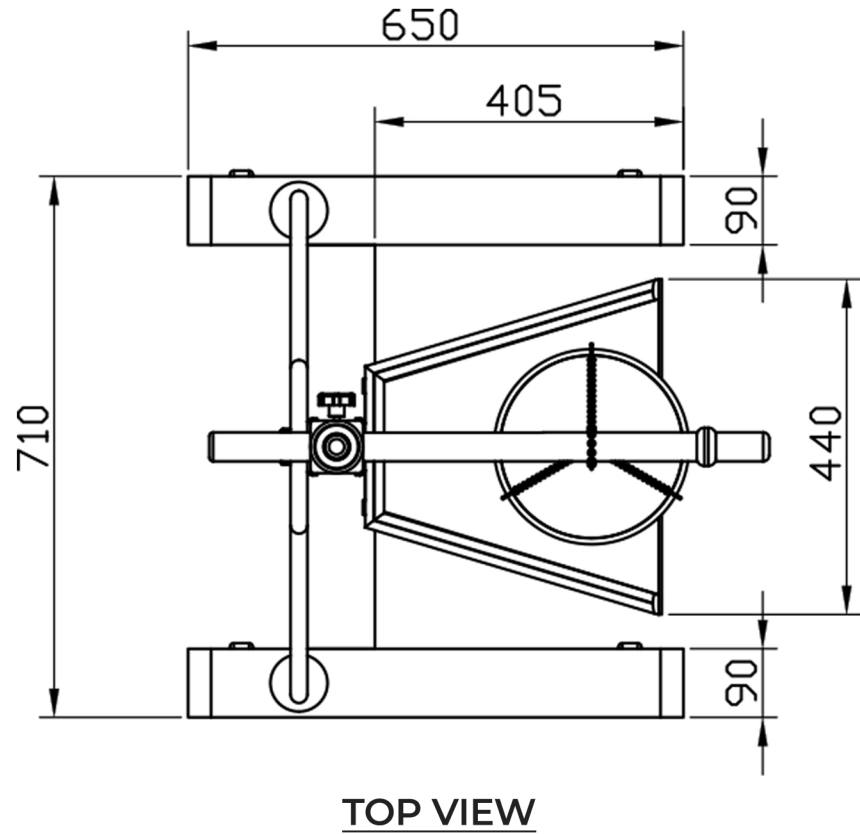

SHIRODHARA OIL STANDS WITH HEADREST

- Collapsible design for easy shipping
- Height-adjustable wooden head support for shirodhara treatment
- Equipped with wheels for easy mobility
- Extra wide base for base stability

37 Kgs

Shipping Dimensions - Stand

L 103 x W 27 x H 14 cm

L 110 x W 84 x H 41 cm

L 162 x W 77 x H 30 cm

Shipping Dimensions - Stand

L 50 x W 50 x H 34 cm

BRASS VESSEL CARE

NEW SHIRODHARA OIL STAND

TOP VIEW

All dimensions are in mm

TRADITIONAL SHIRODHARA OIL STAND

TOP VIEW

All dimensions are in mm

SHIRODHARA OIL STAND WITH HEADREST

All dimensions are in mm