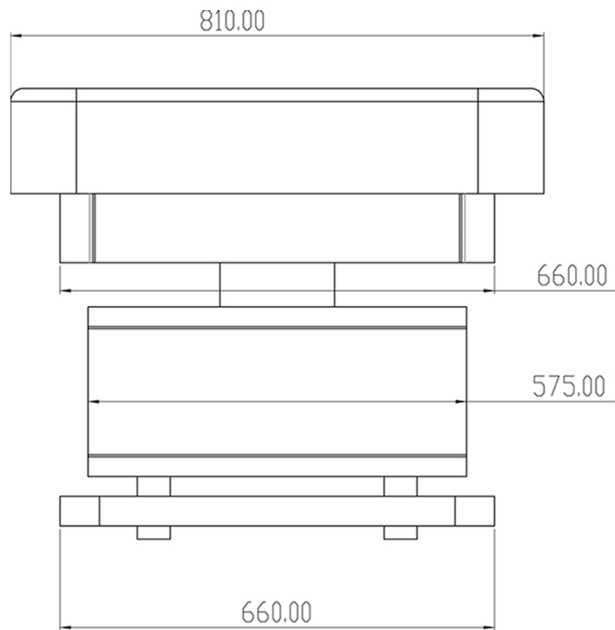

WEIGHTS

Net Weight	120 Kgs
Shipping Weight	190 Kgs
Shipping Dimension	L 208 x W 86 x H 80 cm

OPTIONAL

In built heating system - 24 V DC / 200 W Heater with digital temperature control 15-47°C

Fitted Covers in 100% cotton

Battery Box to operate the treatment table on chargeable batteries

DIMENSIONS

TRENDELENBUGR

All dimensions are in mm

MAXIMUM HEIGHT

MINIMUM HEIGHT

All dimensions are in mm