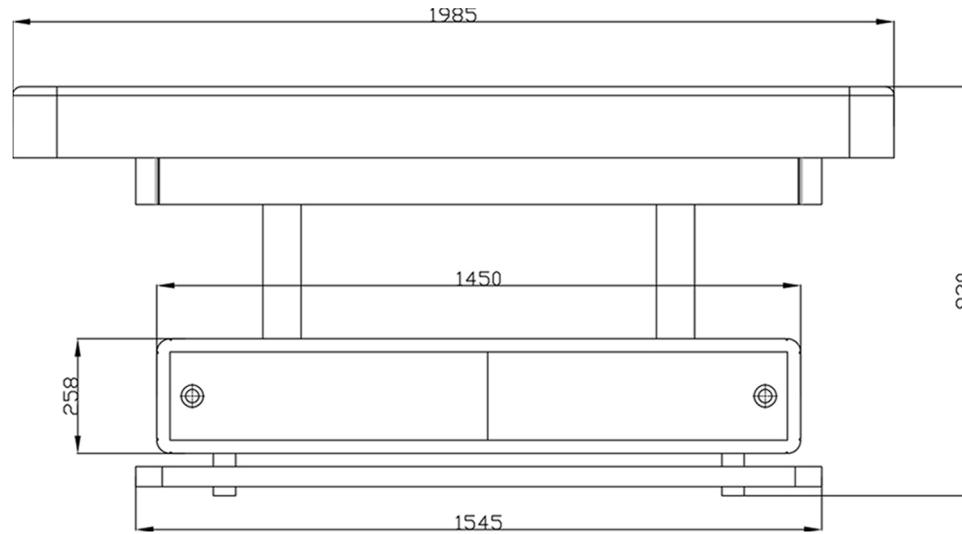

WEIGHTS

Net Weight	120 Kgs
Shipping Weight	190 Kgs
Shipping Dimension	L 208 x W 86 x H 80 cm

OPTIONAL

In built heating system - 24 V DC / 200 W Heater with digital temperature control 15-47°C

Fitted Covers in 100% cotton

Battery Box to operate the treatment table on chargeable batteries

DIMENSIONS

TRENDELENBUGR

All dimensions are in mm

MAXIMUM HEIGHT

MINIMUM HEIGHT

All dimensions are in mm