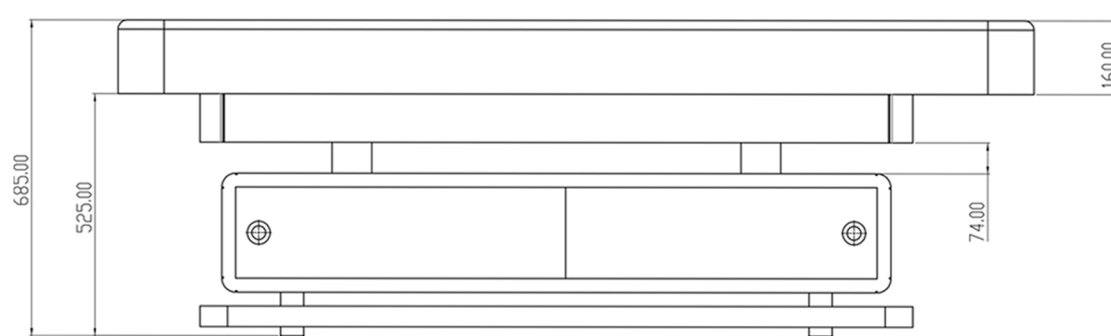

WEIGHTS

Net Weight	120 Kgs
Shipping Weight	190 Kgs
Shipping Dimension	L 208 x W 86 x H 80 cm

OPTIONAL

In built heating system - 24 V DC / 200 W Heater with digital temperature control 15-47°C

Fitted Covers in 100% cotton

Battery Box to operate the treatment table on chargeable batteries

DIMENSIONS

TRENDELENBUGR

All dimensions are in mm

MAXIMUM HEIGHT

MINIMUM HEIGHT

All dimensions are in mm