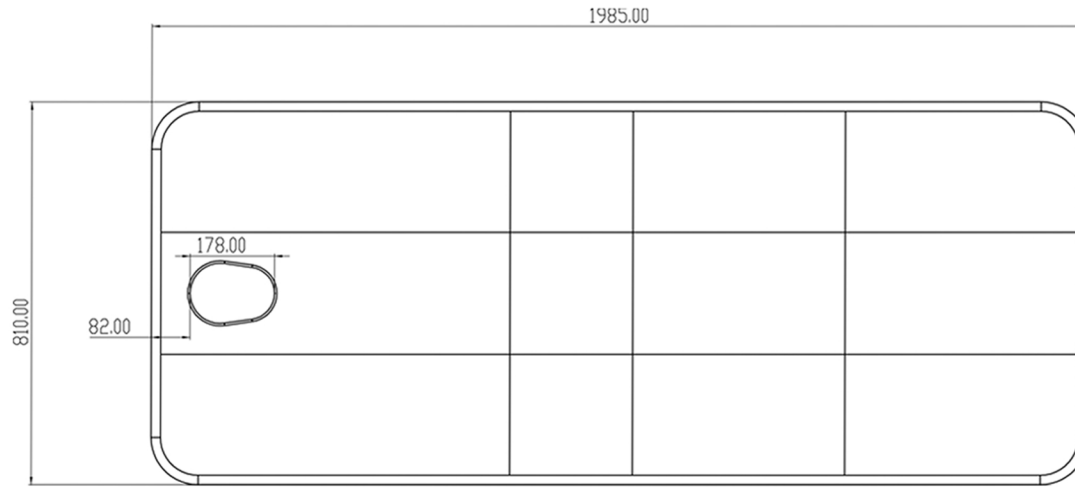

WEIGHTS

Net Weight	120 Kgs
Shipping Weight	190 Kgs
Shipping Dimension	L 208 x W 86 x H 80 cm

OPTIONAL

In built heating system - 24 V DC / 200 W Heater with digital temperature control 15-47°C

Fitted Covers in 100% cotton

Battery Box to operate the treatment table on chargeable batteries

DIMENSIONS

TRENDELENBUGR

All dimensions are in mm

MAXIMUM HEIGHT

MINIMUM HEIGHT

All dimensions are in mm