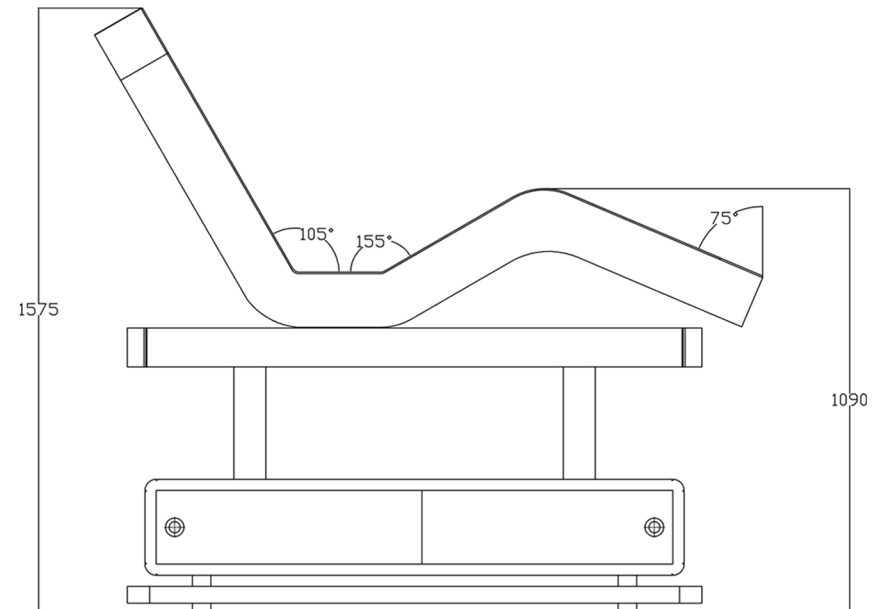

WEIGHTS

Net Weight	120 Kgs
Shipping Weight	190 Kgs
Shipping Dimension	L 208 x W 86 x H 80 cm

OPTIONAL

In built heating system - 24 V DC / 200 W Heater with digital temperature control 15-47°C

Fitted Covers in 100% cotton

Battery Box to operate the treatment table on chargeable batteries

DIMENSIONS

TRENDELENBUGR

All dimensions are in mm

MAXIMUM HEIGHT

MINIMUM HEIGHT

All dimensions are in mm