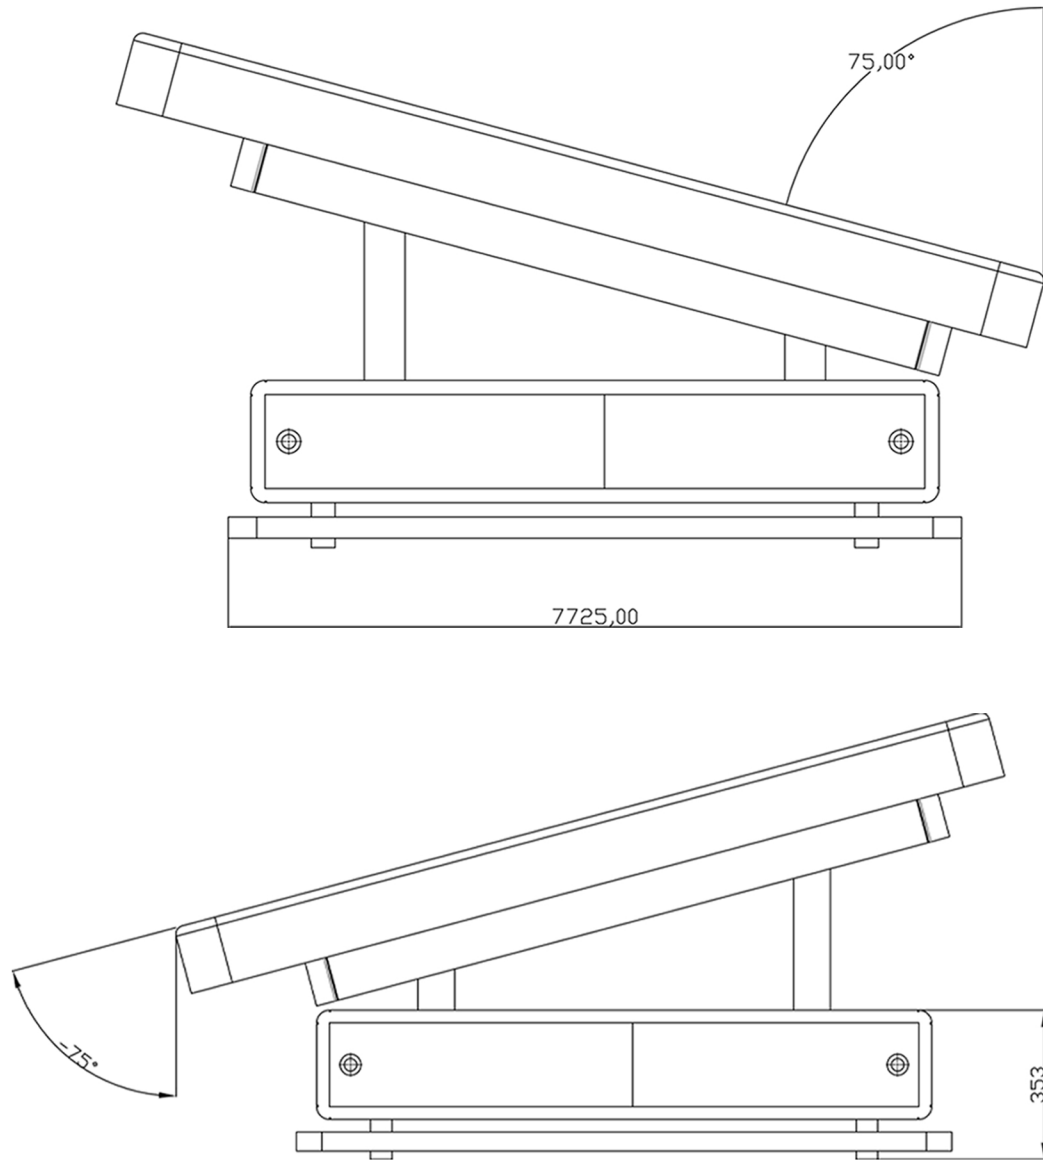

WEIGHTS

Net Weight	120 Kgs
Shipping Weight	190 Kgs
Shipping Dimension	L 208 x W 86 x H 80 cm

OPTIONAL

In built heating system - 24 V DC / 200 W Heater with digital temperature control 15-47°C

Fitted Covers in 100% cotton

Battery Box to operate the treatment table on chargeable batteries

DIMENSIONS

TRENDELENBUGR

All dimensions are in mm

MAXIMUM HEIGHT

MINIMUM HEIGHT

All dimensions are in mm