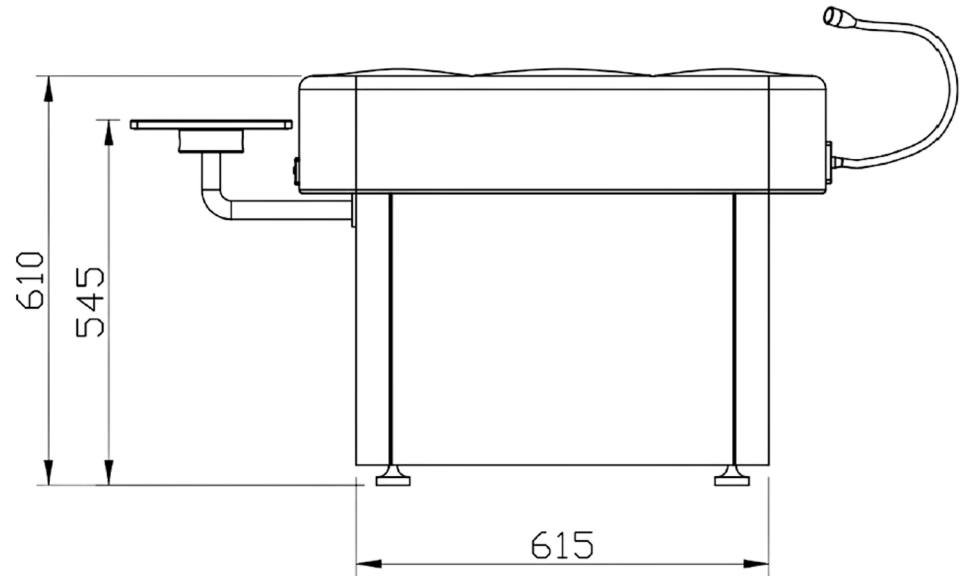

AREA OF USE

Indoor use only

ACCESSORIES

Detachable lateral side shelf for food & drinks

LIFTING CAPACITY

250 Kgs

UPHOLSTERY:

Type	Phthalate-Free Upholstery	Veridura : Ultra Soft Upholstery
Thickness	1.01 mm	1 mm
Tensile Strength	ISO 1421, 804 N / 5cm	ISO 1421, 869.22 N / 5cm
Features	Fire Retardant, Acetone & Disinfectant Resistant	Anti-Bacterial, Stain resistant, 20 years hydrolysis resistant
Weight	732 g / sqmt	726.7 g / sqmt
Abrasion	ISO 5470-2 = 2,00,000 cycles / min	ISO 5470-2 = 2,00,000 cycles / min

WEIGHTS:

Net Weight 105 Kgs
Shipping Weight 165 Kgs
Shipping Dimension L 201 x W 89 x H 71 cm

DIMENSIONS

All dimensions are in mm

DIMENSIONS

TOP VIEW

SIDE VIEW

All dimensions are in mm