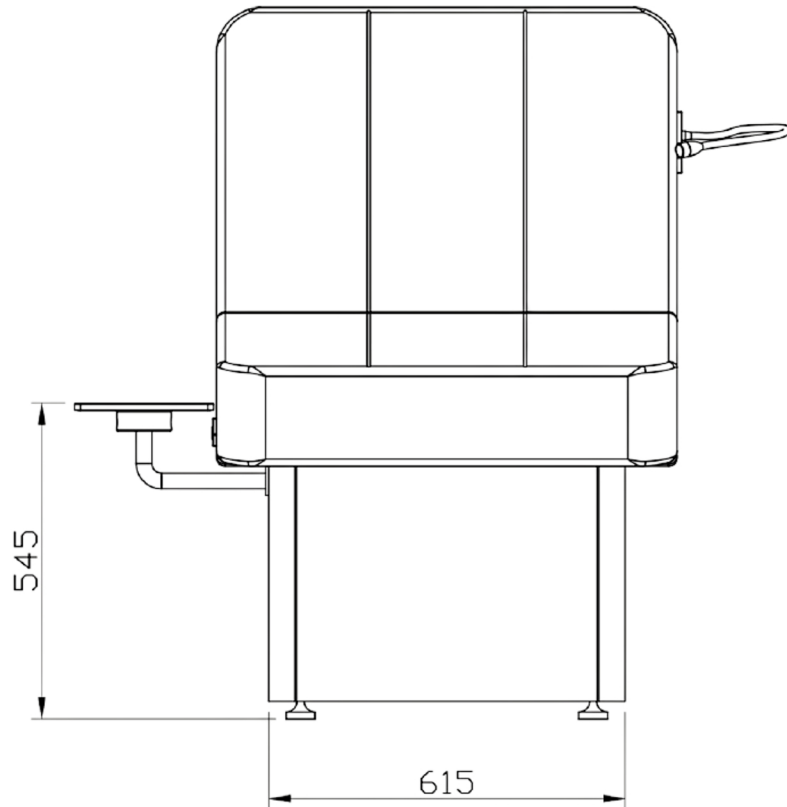

AREA OF USE

Indoor use only

ACCESSORIES

Detachable lateral side shelf for food & drinks

LIFTING CAPACITY

250 Kgs

UPHOLSTERY:

Type	Phthalate-Free Upholstery	Veridura : Ultra Soft Upholstery
Thickness	1.01 mm	1 mm
Tensile Strength	ISO 1421, 804 N / 5cm	ISO 1421, 869.22 N / 5cm
Features	Fire Retardant, Acetone & Disinfectant Resistant	Anti-Bacterial, Stain resistant, 20 years hydrolysis resistant
Weight	732 g / sqmt	726.7 g / sqmt
Abrasion	ISO 5470-2 = 2,00,000 cycles / min	ISO 5470-2 = 2,00,000 cycles / min

WEIGHTS:

Net Weight 105 Kgs
Shipping Weight 165 Kgs
Shipping Dimension L 201 x W 89 x H 71 cm

DIMENSIONS

All dimensions are in mm

DIMENSIONS

TOP VIEW

SIDE VIEW

All dimensions are in mm