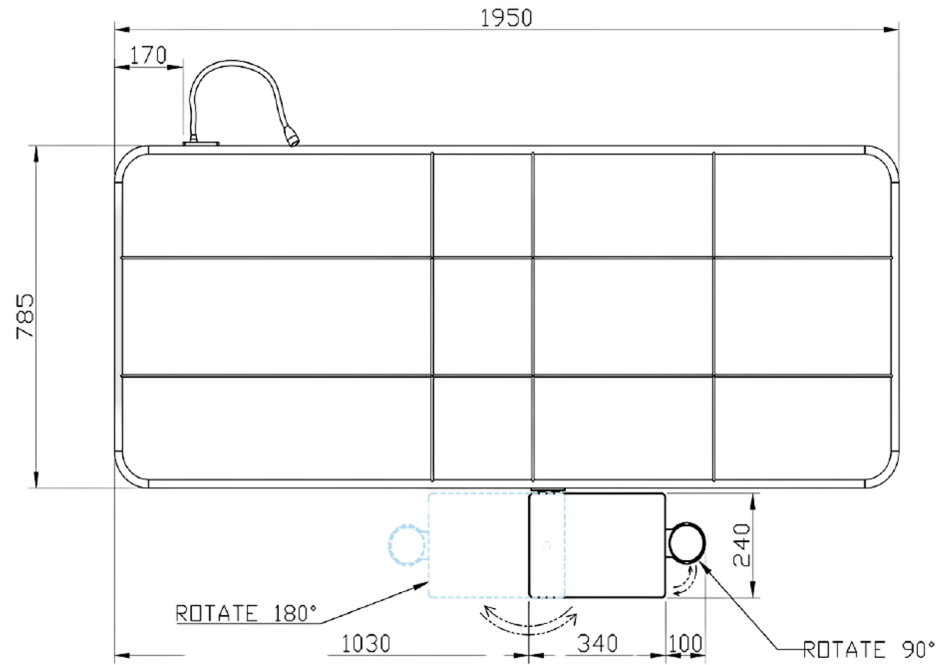

AREA OF USE

Indoor use only

ACCESSORIES

Detachable lateral side shelf for food & drinks

LIFTING CAPACITY

250 Kgs

UPHOLSTERY:

Type	Phthalate-Free Upholstery	Veridura : Ultra Soft Upholstery
Thickness	1.01 mm	1 mm
Tensile Strength	ISO 1421, 804 N / 5cm	ISO 1421, 869.22 N / 5cm
Features	Fire Retardant, Acetone & Disinfectant Resistant	Anti-Bacterial, Stain resistant, 20 years hydrolysis resistant
Weight	732 g / sqmt	726.7 g / sqmt
Abrasion	ISO 5470-2 = 2,00,000 cycles / min	ISO 5470-2 = 2,00,000 cycles / min

WEIGHTS:

Net Weight 105 Kgs
Shipping Weight 165 Kgs
Shipping Dimension L 201 x W 89 x H 71 cm

DIMENSIONS

All dimensions are in mm

DIMENSIONS

TOP VIEW

SIDE VIEW

All dimensions are in mm