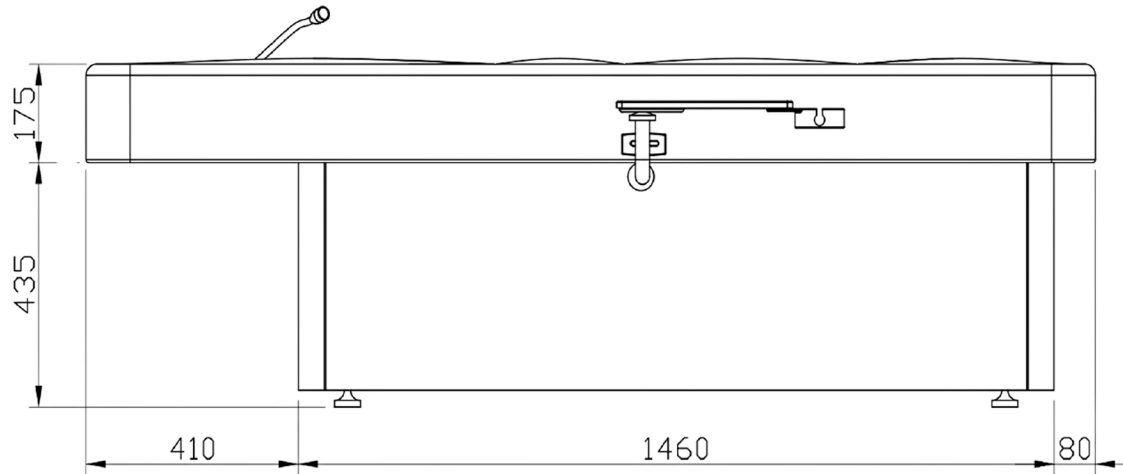

AREA OF USE

Indoor use only

ACCESSORIES

Detachable lateral side shelf for food & drinks

LIFTING CAPACITY

250 Kgs

UPHOLSTERY:

Type	Phthalate-Free Upholstery	Veridura : Ultra Soft Upholstery
Thickness	1.01 mm	1 mm
Tensile Strength	ISO 1421, 804 N / 5cm	ISO 1421, 869.22 N / 5cm
Features	Fire Retardant, Acetone & Disinfectant Resistant	Anti-Bacterial, Stain resistant, 20 years hydrolysis resistant
Weight	732 g / sqmt	726.7 g / sqmt
Abrasion	ISO 5470-2 = 2,00,000 cycles / min	ISO 5470-2 = 2,00,000 cycles / min

WEIGHTS:

Net Weight 105 Kgs
Shipping Weight 165 Kgs
Shipping Dimension L 201 x W 89 x H 71 cm

DIMENSIONS

All dimensions are in mm

DIMENSIONS

TOP VIEW

SIDE VIEW

All dimensions are in mm