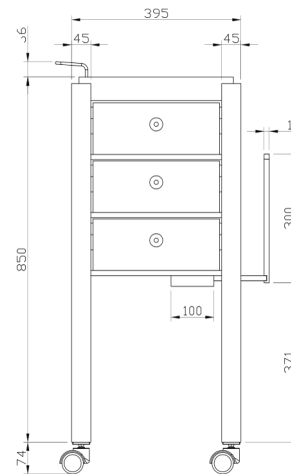

BARBER SPA TROLLEY

Ideal for barber care, this trolley features solid wood and steel construction, three-tier storage with stainless steel cladding, a large worktop, tool holders, and a sliding lateral shelf for towels. It also includes a stainless steel towel holder and easy-rolling wheels.

WEIGHTS

Product Weight : 22 kgs
Shipping Weight : 34 kgs
Shipping Dimensions : 51 x 51 x 110 cms

WOOD FINISHES

DIMENSIONS

All dimensions are in mm

Top View

Front View

Side View