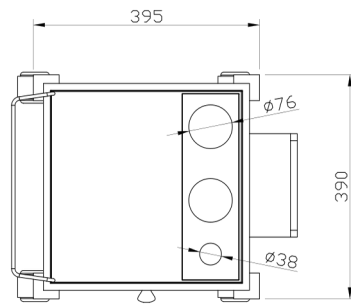

BARBER SPA TROLLEY

Ideal for barber care, this trolley features solid wood and steel construction, three-tier storage with stainless steel cladding, a large worktop, tool holders, and a sliding lateral shelf for towels. It also includes a stainless steel towel holder and easy-rolling wheels.

WEIGHTS

Product Weight : 22 kgs
Shipping Weight : 34 kgs
Shipping Dimensions : 51 x 51 x 110 cms

WOOD FINISHES

DIMENSIONS

All dimensions are in mm

Top View

Front View

Side View