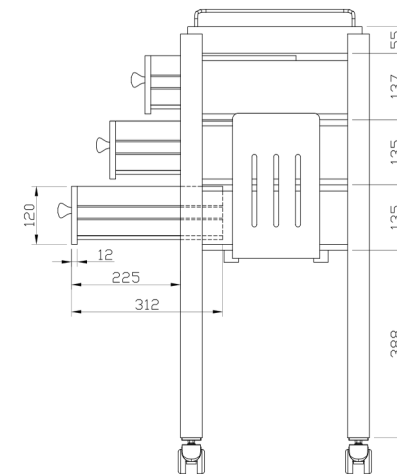

BARBER SPA TROLLEY

Ideal for barber care, this trolley features solid wood and steel construction, three-tier storage with stainless steel cladding, a large worktop, tool holders, and a sliding lateral shelf for towels. It also includes a stainless steel towel holder and easy-rolling wheels.

WEIGHTS

Product Weight : 22 kgs
Shipping Weight : 34 kgs
Shipping Dimensions : 51 x 51 x 110 cms

WOOD FINISHES

DIMENSIONS

All dimensions are in mm

Top View

Front View

Side View