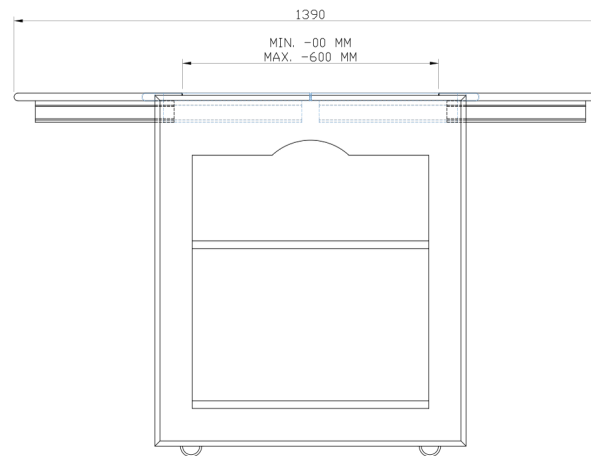

WEIGHTS

Product Weight : 27 kgs
Shipping Weight : 42 kgs
Shipping Dimensions : 90 x 57 x 102 cms

WOOD FINISHES

Natural Yellow Teak Walnut Wenige

DIMENSIONS

All dimensions are in mm

Top View

Front View

Side View