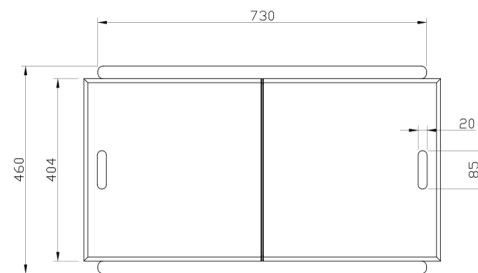

WEIGHTS

Product Weight : 27 kgs
Shipping Weight : 42 kgs
Shipping Dimensions : 90 x 57 x 102 cms

WOOD FINISHES

Natural Yellow Teak Walnut Wenige

DIMENSIONS

All dimensions are in mm

Top View

Front View

Side View