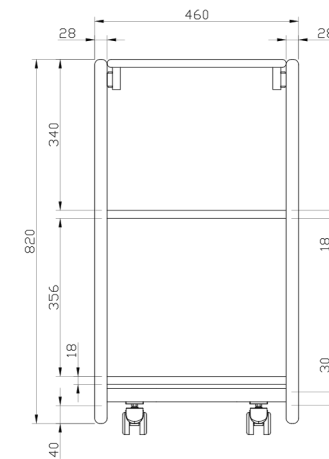

WEIGHTS

Product Weight : 27 kgs
Shipping Weight : 42 kgs
Shipping Dimensions : 90 x 57 x 102 cms

WOOD FINISHES

Natural Yellow Teak Walnut Wenige

DIMENSIONS

All dimensions are in mm

Top View

Front View

Side View