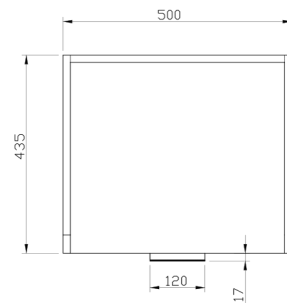

DAISY SPA TROLLEY

Multipurpose and modern, featuring a top shelf, pull-out tray, two drawers, and an open space for towels or sterilization cabinets. Ideal for salons and medi-spas.

WEIGHTS

Product Weight : 26 kgs
 Shipping Weight : 40 kgs
 Shipping Dimensions : 61 x 56 x 109 cms

WOOD FINISHES

STANDARD

PREMIUM

DIMENSIONS

All dimensions are in mm

Top View

Front View

Side View