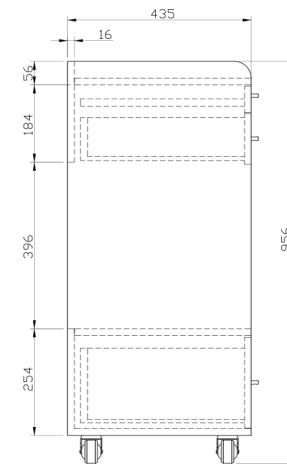

DAISY SPA TROLLEY

Multipurpose and modern, featuring a top shelf, pull-out tray, two drawers, and an open space for towels or sterilization cabinets. Ideal for salons and medi-spas.

WEIGHTS

Product Weight : 26 kgs
 Shipping Weight : 40 kgs
 Shipping Dimensions : 61 x 56 x 109 cms

WOOD FINISHES

STANDARD

PREMIUM

DIMENSIONS

All dimensions are in mm

Top View

Front View

Side View