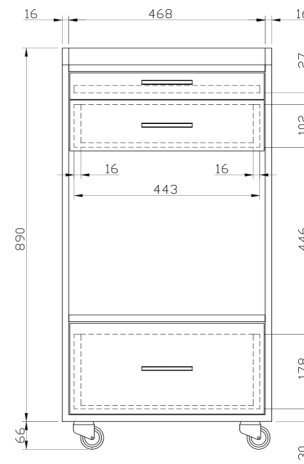

DAISY SPA TROLLEY

Multipurpose and modern, featuring a top shelf, pull-out tray, two drawers, and an open space for towels or sterilization cabinets. Ideal for salons and medi-spas.

WEIGHTS

Product Weight : 26 kgs
 Shipping Weight : 40 kgs
 Shipping Dimensions : 61 x 56 x 109 cms

WOOD FINISHES

STANDARD

PREMIUM

DIMENSIONS

All dimensions are in mm

Top View

Front View

Side View