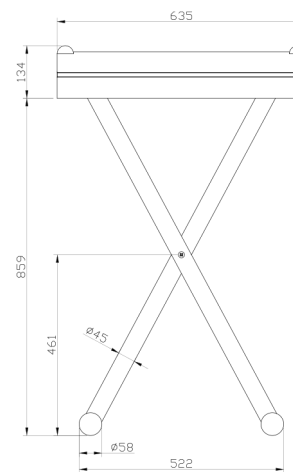

## WEIGHTS

Product Weight	: 16 kgs
Shipping Weight	: 26 kgs
Shipping Dimensions - Tray	: 73 x 56 x 18 cms
Shipping Dimensions - Stand	: 107 x 55 x 19 cms

## DIMENSIONS

All dimensions are in mm

Top View

Front View

Side View