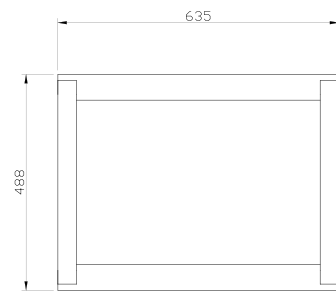

## WEIGHTS

Product Weight	: 16 kgs
Shipping Weight	: 26 kgs
Shipping Dimensions - Tray	: 73 x 56 x 18 cms
Shipping Dimensions - Stand	: 107 x 55 x 19 cms

## DIMENSIONS

All dimensions are in mm

Top View

Front View

Side View