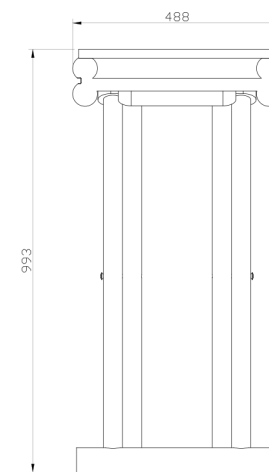

## WEIGHTS

Product Weight	: 16 kgs
Shipping Weight	: 26 kgs
Shipping Dimensions - Tray	: 73 x 56 x 18 cms
Shipping Dimensions - Stand	: 107 x 55 x 19 cms

## DIMENSIONS

All dimensions are in mm

Top View

Front View

Side View