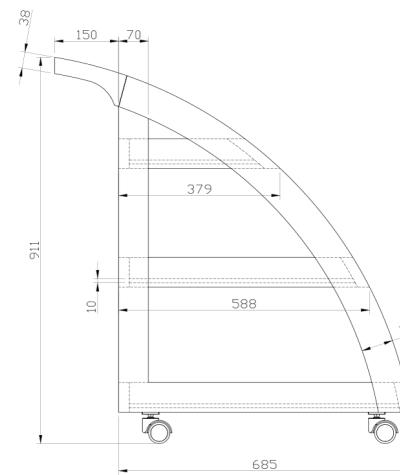

Product Weight : 15 kgs
Shipping Weight : 25 kgs
Shipping Dimensions : 95 x 57 x 98 cms

WOOD FINISHES

Walnut Yellow Teak Wenng

DIMENSIONS

All dimensions are in mm

Front View

Side View