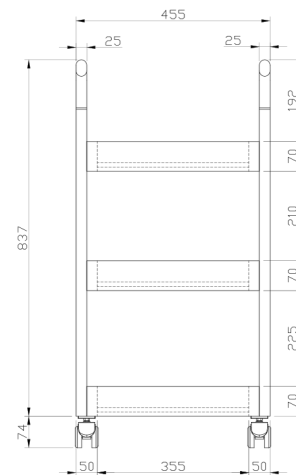

DHANUR SPA TROLLEY

Unique arc design with three storage levels, crafted from solid wood. Fitted with large, load-bearing wheels for smooth, noiseless movement, ensuring easy access and visibility.

WEIGHTS

Product Weight : 15 kgs
Shipping Weight : 25 kgs
Shipping Dimensions : 95 x 57 x 98 cms

WOOD FINISHES

Walnut Yellow Teak Wenng

DIMENSIONS

All dimensions are in mm

Front View

Side View