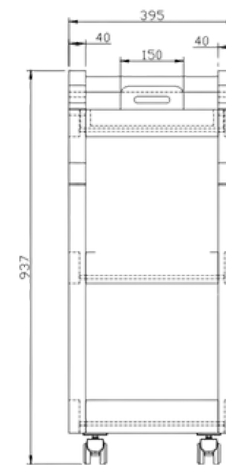

WEIGHTS

Product Weight : 16 kgs
Shipping Weight : 30 kgs
Shipping Dimensions : 78 x 51 x 102 cms

WOOD FINISHES

Natural Yellow Teak Walnut Wenge

DIMENSIONS

All dimensions are in mm

Top View

Front View

Side View