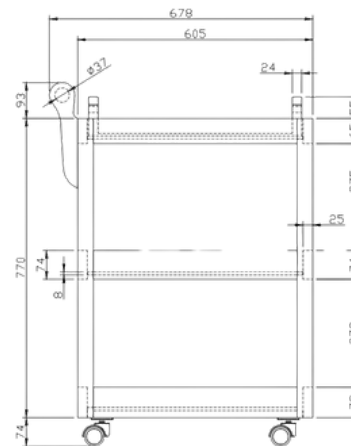

WEIGHTS

Product Weight : 16 kgs
Shipping Weight : 30 kgs
Shipping Dimensions : 78 x 51 x 102 cms

WOOD FINISHES

Natural Yellow Teak Walnut Wenge

DIMENSIONS

All dimensions are in mm

Top View

Front View

Side View