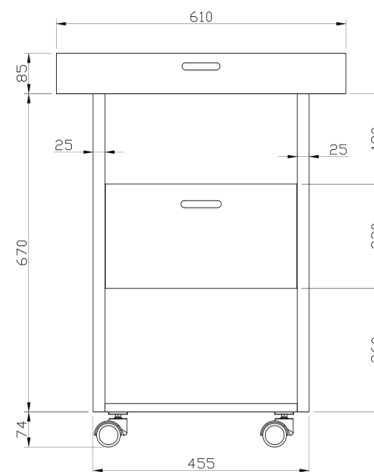

WEIGHTS

Product Weight : 24 kgs
Shipping Weight : 36 kgs
Shipping Dimensions : 71 x 51 x 95 cms

WOOD FINISHES

Natural Yellow Teak Walnut Wenge

DIMENSIONS

All dimensions are in mm

Top View

Front View

Side View