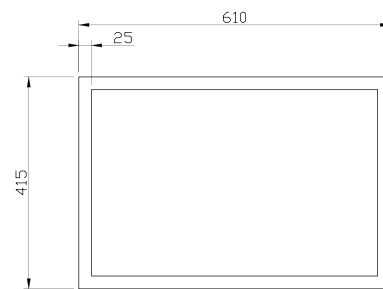

WEIGHTS

Product Weight : 24 kgs
Shipping Weight : 36 kgs
Shipping Dimensions : 71 x 51 x 95 cms

WOOD FINISHES

Natural Yellow Teak Walnut Wenge

DIMENSIONS

All dimensions are in mm

Top View

Front View

Side View