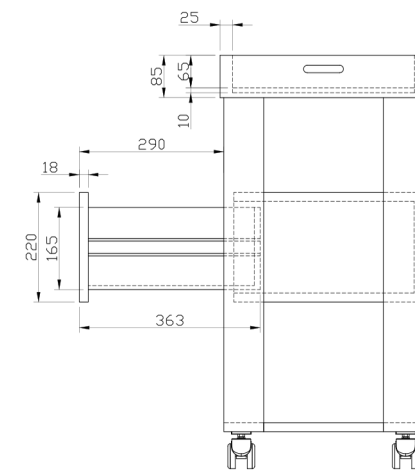

WEIGHTS

Product Weight : 24 kgs
Shipping Weight : 36 kgs
Shipping Dimensions : 71 x 51 x 95 cms

WOOD FINISHES

Natural Yellow Teak Walnut Wenge

DIMENSIONS

All dimensions are in mm

Top View

Front View

Side View