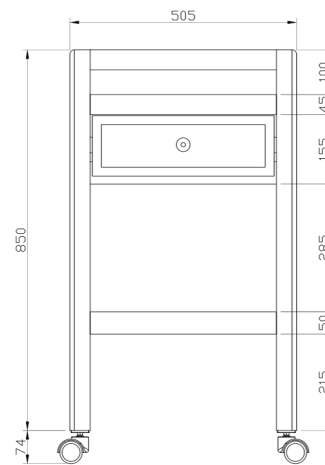

MILLI SPA TROLLEY

Simple and elegant, this solid hardwood trolley features a covered top to prevent items from falling, a lockable storage drawer, and a spacious bottom section. Fitted with high-quality castor wheels for smooth, noiseless movement.

WEIGHTS

Product Weight : 20 kgs
Shipping Weight : 36 kgs
Shipping Dimensions : 60 x 46 x 100 cms

WOOD FINISHES

Natural Yellow Teak Walnut Wenge

DIMENSIONS

All dimensions are in mm

Top View

Front View

Side View