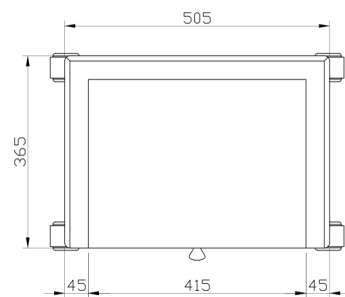

WEIGHTS

Product Weight : 20 kgs
Shipping Weight : 36 kgs
Shipping Dimensions : 60 x 46 x 100 cms

WOOD FINISHES

Natural Yellow Teak Walnut Wenge

DIMENSIONS

All dimensions are in mm

Top View

Front View

Side View