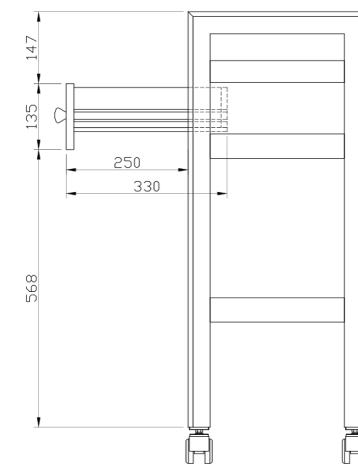

MILLI SPA TROLLEY

Simple and elegant, this solid hardwood trolley features a covered top to prevent items from falling, a lockable storage drawer, and a spacious bottom section. Fitted with high-quality castor wheels for smooth, noiseless movement.

WEIGHTS

Product Weight : 20 kgs
Shipping Weight : 36 kgs
Shipping Dimensions : 60 x 46 x 100 cms

WOOD FINISHES

Natural Yellow Teak Walnut Wenge

DIMENSIONS

All dimensions are in mm

Top View

Front View

Side View