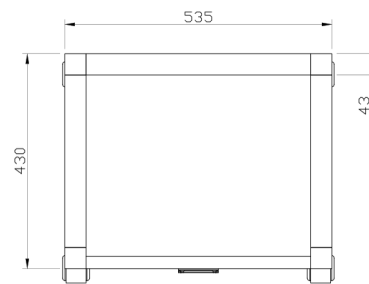

WEIGHTS

Product Weight : 20 kgs
Shipping Weight : 32 kgs
Shipping Dimensions : 64 x 54 x 102 cms

WOOD FINISHES

Natural Yellow Teak Walnut Wenge

DIMENSIONS

All dimensions are in mm

Top View

Front View

Side View