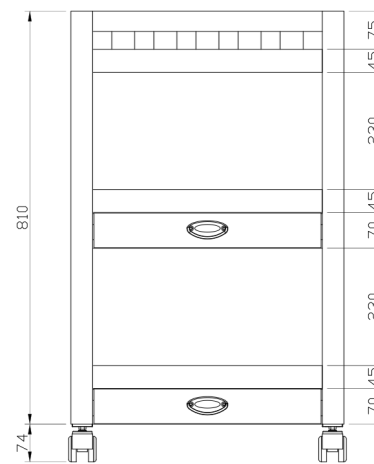

MRIDULA SPA TROLLEY

Featuring multiple storage options, including a top tray for oils and lotions, a space for towels, a sliding drawer, and a bottom area for an aroma oil burner. Made from solid hardwood with decorative veneer and castor wheels.

WEIGHTS

Product Weight : 20 kgs
Shipping Weight : 32 kgs
Shipping Dimensions : 64 x 54 x 102 cms

WOOD FINISHES

Natural Yellow Teak Walnut Wenge

DIMENSIONS

All dimensions are in mm

Top View

Front View

Side View