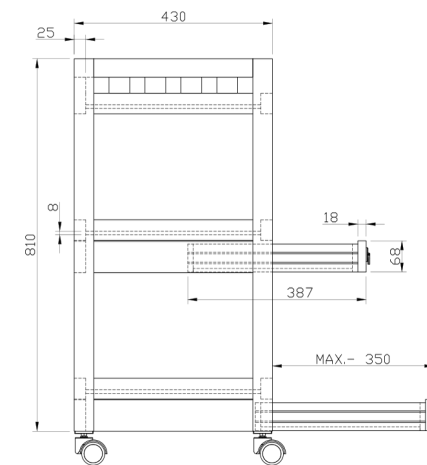

MRIDULA SPA TROLLEY

Featuring multiple storage options, including a top tray for oils and lotions, a space for towels, a sliding drawer, and a bottom area for an aroma oil burner. Made from solid hardwood with decorative veneer and castor wheels.

WEIGHTS

Product Weight : 20 kgs
Shipping Weight : 32 kgs
Shipping Dimensions : 64 x 54 x 102 cms

WOOD FINISHES

Natural Yellow Teak Walnut Wenge

DIMENSIONS

All dimensions are in mm

Top View

Front View

Side View