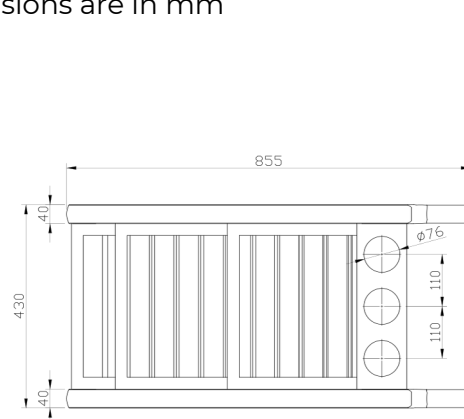

NAINO SPA TROLLEY

Elegant with an arc shape design, this solid wood trolley features three shelves for spa essentials and a top section designed for essential oil bottles. It moves smoothly on noiseless castor wheels.

WEIGHTS

Product Weight : 24 kgs
Shipping Weight : 36 kgs
Shipping Dimensions : 96 x 55 x 90 cms

WOOD FINISHES

STANDARD

Natural Yellow Teak Walnut Wenige

PREMIUM

American White Oak Teak Wood English Mapple

DIMENSIONS

All dimensions are in mm

Top View

Front View

Side View