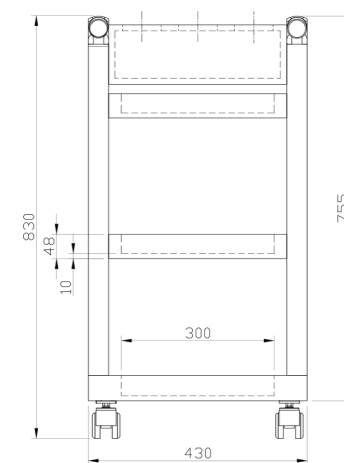

NAINO SPA TROLLEY

Elegant with an arc shape design, this solid wood trolley features three shelves for spa essentials and a top section designed for essential oil bottles. It moves smoothly on noiseless castor wheels.

WEIGHTS

Product Weight : 24 kgs
Shipping Weight : 36 kgs
Shipping Dimensions : 96 x 55 x 90 cms

WOOD FINISHES

STANDARD

Natural Yellow Teak Walnut Wenige

PREMIUM

American White Oak Teak Wood English Mapple

DIMENSIONS

All dimensions are in mm

Top View

Front View

Side View