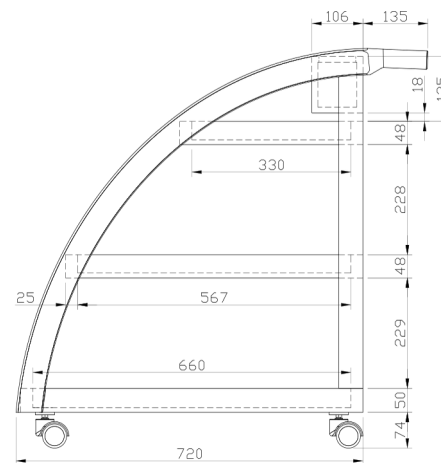

WEIGHTS

Product Weight : 24 kgs
Shipping Weight : 36 kgs
Shipping Dimensions : 96 x 55 x 90 cms

WOOD FINISHES

STANDARD

Natural Yellow Teak Walnut Wenige

PREMIUM

American White Oak Teak Wood English Mapple

DIMENSIONS

All dimensions are in mm

Top View

Front View

Side View