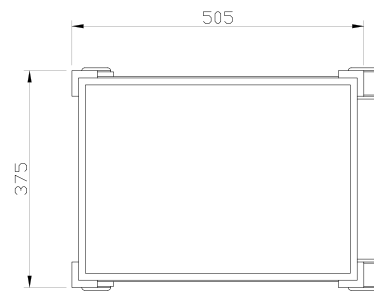

WEIGHTS

Product Weight : 14 kgs
Shipping Weight : 20 kgs
Shipping Dimensions : 60 x 47 x 97 cms

WOOD FINISHES

Yellow Teak Walnut Wenge

DIMENSIONS

All dimensions are in mm

Top View

Front View

Side View