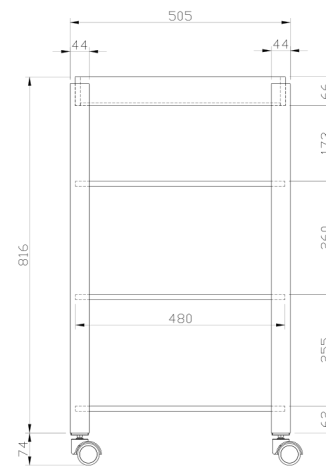

NANDITA SPA TROLLEY

Compact with four levels of storage, this popular trolley is made from hardwood and decorative veneer. It's strong, with castor wheels for easy mobility, ideal for spas with limited space.

WEIGHTS

Product Weight : 14 kgs
Shipping Weight : 20 kgs
Shipping Dimensions : 60 x 47 x 97 cms

WOOD FINISHES

Yellow Teak Walnut Wenge

DIMENSIONS

All dimensions are in mm

Top View

Front View

Side View