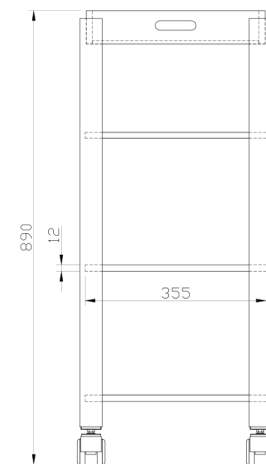

WEIGHTS

Product Weight : 14 kgs
Shipping Weight : 20 kgs
Shipping Dimensions : 60 x 47 x 97 cms

WOOD FINISHES

Yellow Teak Walnut Wenge

DIMENSIONS

All dimensions are in mm

Top View

Front View

Side View