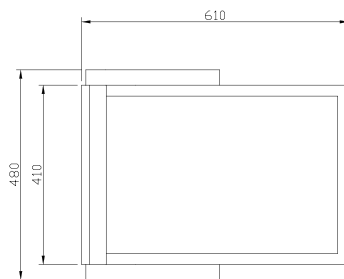

WEIGHTS

Product Weight : 16 kgs
Shipping Weight : 30 kgs
Shipping Dimensions : 71 x 56 x 88 cms

WOOD FINISHES

STANDARD

Natural Yellow Teak Walnut Wenge

PREMIUM

American White Oak Teak Wood English Mapple

DIMENSIONS

All dimensions are in mm

Top View

Front View

Side View