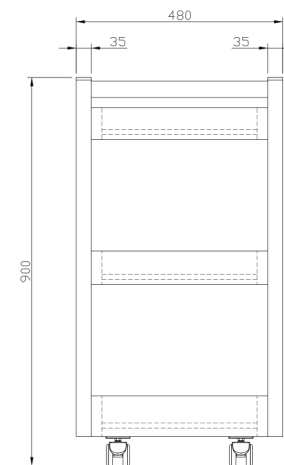

NEEL SPA TROLLEY

Handcrafted from solid wood with veneer, this compact trolley features side arc supports and a central handle for easy maneuvering. It offers three storage levels and smooth, noiseless castor wheels.

WEIGHTS

Product Weight : 16 kgs
Shipping Weight : 30 kgs
Shipping Dimensions : 71 x 56 x 88 cms

WOOD FINISHES

STANDARD

Natural Yellow Teak Walnut Wenge

PREMIUM

American White Oak Teak Wood English Mapple

DIMENSIONS

All dimensions are in mm

Top View

Front View

Side View