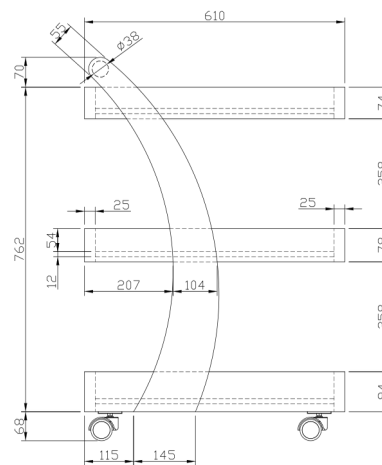

NEEL SPA TROLLEY

Handcrafted from solid wood with veneer, this compact trolley features side arc supports and a central handle for easy maneuvering. It offers three storage levels and smooth, noiseless castor wheels.

WEIGHTS

Product Weight : 16 kgs
Shipping Weight : 30 kgs
Shipping Dimensions : 71 x 56 x 88 cms

WOOD FINISHES

STANDARD

Natural Yellow Teak Walnut Wenge

PREMIUM

American White Oak Teak Wood English Mapple

DIMENSIONS

All dimensions are in mm

Top View

Front View

Side View