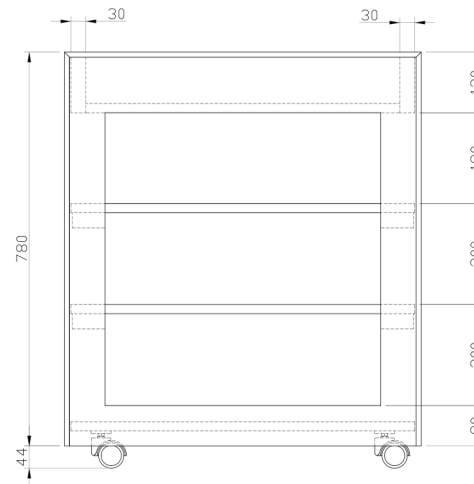

SURBHI SPA TROLLEY

This four-shelf trolley, made from solid wood, offers extensive storage for cosmetics and spa essentials. With a deep top section and spacious bottom, it moves effortlessly on castor wheels.

WEIGHTS

Product Weight : 20 kgs
Shipping Weight : 32 kgs
Shipping Dimensions : 80 x 51 x 99 cms

WOOD FINISHES

Walnut Yellow Teak Wenge

DIMENSIONS

All dimensions are in mm

Top View

Front View

Side View