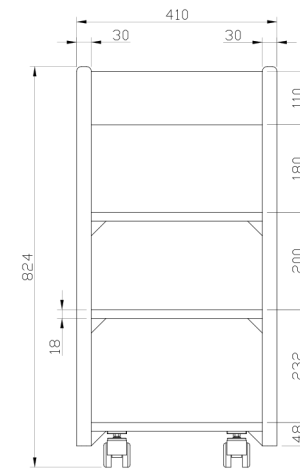

SURBHI SPA TROLLEY

This four-shelf trolley, made from solid wood, offers extensive storage for cosmetics and spa essentials. With a deep top section and spacious bottom, it moves effortlessly on castor wheels.

WEIGHTS

Product Weight : 20 kgs
Shipping Weight : 32 kgs
Shipping Dimensions : 80 x 51 x 99 cms

WOOD FINISHES

Walnut Yellow Teak Wenge

DIMENSIONS

All dimensions are in mm

Top View

Front View

Side View