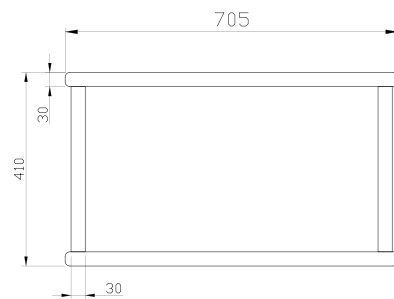

WEIGHTS

Product Weight : 20 kgs
Shipping Weight : 32 kgs
Shipping Dimensions : 80 x 51 x 99 cms

WOOD FINISHES

Walnut Yellow Teak Wenge

DIMENSIONS

All dimensions are in mm

Top View

Front View

Side View