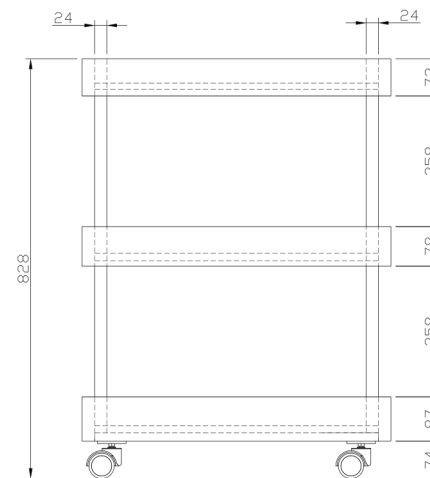

TARANG SPA TROLLEY

Popular for its compact size and three-level storage, this trolley is made from hardwood and veneer. Strong and mobile, it's fitted with castor wheels for easy movement in small spa areas.

WEIGHTS

Product Weight : 17 kgs
Shipping Weight : 30 kgs
Shipping Dimensions : 73 x 43 x 90 cms

WOOD FINISHES

STANDARD

Natural

Yellow Teak

Walnut

Wenige

PREMIUM

American White Oak

Teak Wood

English Maple

DIMENSIONS

All dimensions are in mm

Top View

Front View

Side View