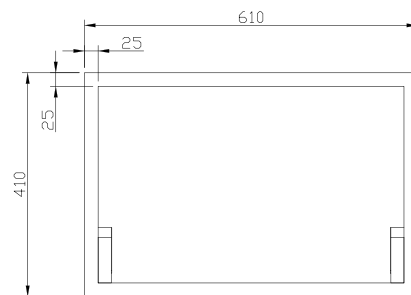

WEIGHTS

Product Weight : 17 kgs
Shipping Weight : 30 kgs
Shipping Dimensions : 73 x 43 x 90 cms

WOOD FINISHES

STANDARD

Natural

Yellow Teak

Walnut

Wenige

PREMIUM

American White Oak

Teak Wood

English Maple

DIMENSIONS

All dimensions are in mm

Top View

Front View

Side View