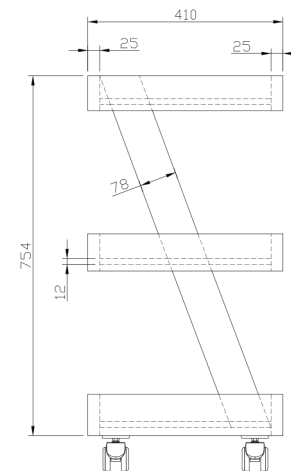

WEIGHTS

Product Weight : 17 kgs
Shipping Weight : 30 kgs
Shipping Dimensions : 73 x 43 x 90 cms

WOOD FINISHES

STANDARD

Natural

Yellow Teak

Walnut

Wenige

PREMIUM

American White Oak

Teak Wood

English Maple

DIMENSIONS

All dimensions are in mm

Top View

Front View

Side View