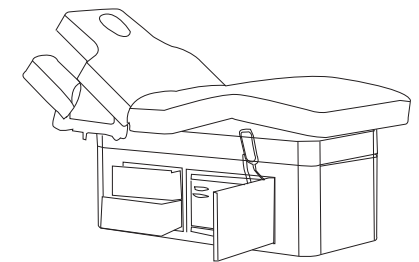

MUDRA ELECTRIC SPA TABLE

Mudra Electric Spa Table is a high-end, professional spa massage table. It features electronic adjustments for table height, backrest, and leg rest, complemented by lockable gas spring-assisted lower-able armrests which enhance guest's comfort, especially in face-down position.

Opt for the in-built heating option, featuring a low-voltage heater with an LCD controller for precise warmth regulation. An integrated electric socket to store

and connect a 12-litre hot cabinet is provided inside the cabinet. This treatment table comes with multiple drawer cabinets to store your spa accessories. Crafted from real wood and natural wood veneer, customize the stain and upholstery colour to suit your style. Elevate your spa with the Mudra Electric Massage Bed – where sophistication meets relaxation.

L 205 x W 79 X H 72.5 cm
(Adjustable)