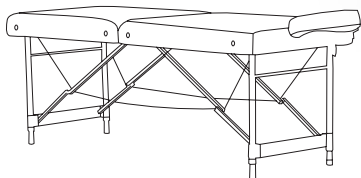

Professional rounded corner design for easy movement around the table, detachable & adjustable face cradle made from 65 mm memory foam and supported by

a contoured headrest to adjust to client's face and give comfortable massage experience are standard features of all our massage tables. Spring loaded height adjustment mechanism is quick & easy to operate and lets you adjust your table height in seconds. Aluminium supports at both ends of the table provide stability and add to aesthetics of this massage table. Carrying case is supplied free with this table.