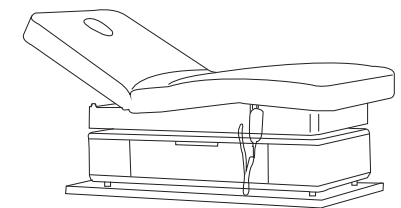

MUDIT ELECTRIC SPA TABLE

Mudit Electric Spa Table is a sophisticated 4-motor treatment table with a unique and elegant design. The low height feature is one of the unique selling points of this spa treatment table.

Fully motorized to adjust height, backrest, leg rest, synchronous back and leg, and a bonus trendelenburg function. The functional storage cabinet underneath adds practicality to elegance. We can customise this

massage table in a variety of wood stain finishes and upholstery colours and provide you with the option of adding an in-built heating system to the mattress, featuring a low-voltage heater with an LCD temperature controller.

L 198 x W 81 x H 68.5 cm
(Adjustable)

Visit: www.spafurniture.in