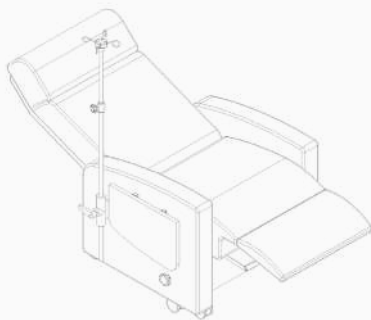

MEDICAL RECLINER

Esthetica's newly introduced electrically operated medical recliner is thoughtfully engineered to address the varied needs of healthcare settings, offering a perfect balance of durability, comfort, and functionality.

Ideal for use in Infusion, Oncology, and Dialysis centres, this recliner features a robust, powder-coated steel frame designed for reliability in demanding environments.