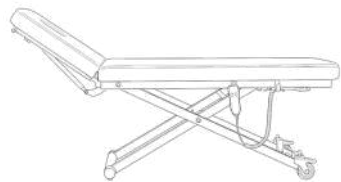

ESTHETICA ELECTRIC COUCH

Esthetica Electric Couch is a practical and affordable two-section couch designed for both comfort and efficiency. It features smooth electric height adjustment and a gas-spring assisted backrest for effortless reclining. Built on a strong powder-coated steel frame

and upholstered in soft, phthalate-free fabric, it is a reliable choice for professional spas, salons, and wellness centers.

L 206 x W 75 x H 66-92 cm