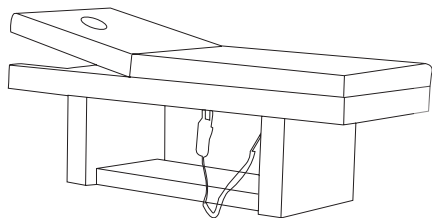

MANAK ELECTRIC SPA TABLE

Manak Electric Spa Bed has simple straight-line geometry that makes it look very neat & elegant spa massage table. This professional electric spa treatment table comes fitted with 4 Motors for electric height, backrest and leg rest adjustments.

The backrest and leg rest raise mechanism are strongly crafted with mild steel components and frame structure. There is a foot pedestal for open storage space underneath the table. Specially crafted design

allows the therapist to put knees underneath the table and work very close to the face of the client during facial massage or facial treatments. There is a face hole cutting and face hole plug inside the mattress. We used molded polyurethane mattress for cushioning, soft to touch fire retardant grade leatherette, Italian PU or Aqua Base Coatings. Esthetica offers a wide range of natural wood veneer selection for this massage table.

L 205 x W 78 x H 67.5 cm
(Adjustable)