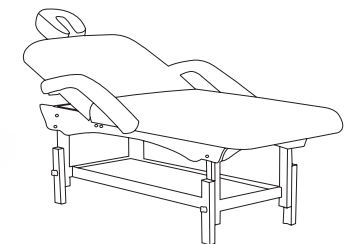

TRIPTI MASSAGE BED

Tripti is widely used in beauty salons for facial & body massages. It has lot of open space underneath to store day to day cosmetics, towels and accessories. The stored articles can be covered by a drape cover. The main frame structure of this table is crafted from solid beech wood. Compact in size yet comfortable and elegant looking facial cum massage table for professional use in salons and spas.

The top cushion is 40 Density / 75 mm foam upholstered with easy to clean good quality leatherette. The backrest can be inclined during facial treatments and the reclining mechanism is made from corrosion resistant stainless steel and nylon. Tripti comes with detachable/ adjustable external face cradle and detachable armrests. The height of this table can be manually adjusted.

L 182 x W 76 x H 66 cm
(Adjustable)

Visit: www.spafurniture.in