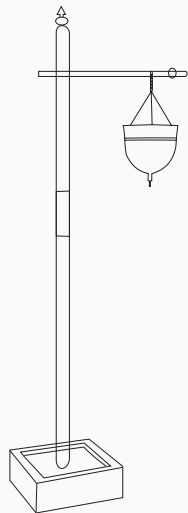

# SHIRODHARA OIL YANTRA

H 197 cm and Base 79.5 x 79.5 cm

Image Courtesy: Ayurveda Treatment Room, Cap ST Georges Cyprus

This CNC-turned stand features a collapsible design, reducing shipping costs and ensuring easy installation.

Adorned with beautiful brass decorations, the stand comes complete with a Shirodhara vessel fitted with an oil flow control valve, along with chains for conveniently hanging the Shirodhara oil pot onto the stand. Elevate your Ayurvedic practice with this thoughtfully crafted and efficient Shirodhara Stand from Esthetica.