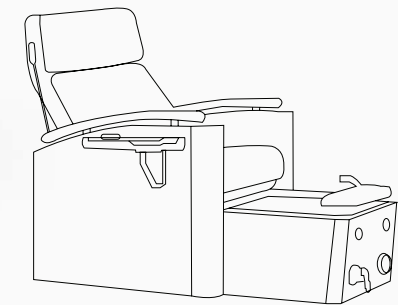

ANAGH PEDICURE SPA CHAIR

Anagh Pedicure Chair is an exquisitely designed luxury pedicure spa chair, meticulously crafted from natural wood. This pipeless pedicure station promotes spa hygiene by creating whirlpool jets in the water without the use of internal pipes. To elevate the foot spa experience and provide the perfect wellness experience, it comes with built-in chromotherapy, an electronically controlled backrest

and seat adjustment, a detachable manicure bowl, an iPad holder and a service tray holder. Choose from a variety of wood finishes and upholstery colours to integrate this luxury pedicure station into your salon or spa's aesthetic.

L 195cm (Fully Reclined) x
W 118 cm (Armed Opened) x H 120 cm,
L 145 cm in Ideal Sitting Position

Visit: www.spafurniture.in