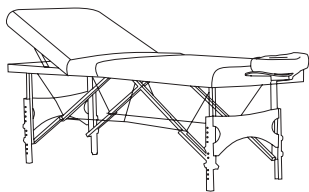

ASMIT TILT MASSAGE TABLE

Asmit Tilt Massage Table is a versatile massage table that gives you the flexibility to adjust the backrest of your table, comes with a face hole cutting and face hole plug. Rounded corner design helps in easy movement around the table during massage. Crafted from imported German Steam Beech wood in its natural finish.

This table comes with a detachable & adjustable face cradle made from 65 mm memory foam and supported by a contoured headrest to adjust to client's face and give comfortable massage experience. Dual

knobs on each leg provide added safety and strength to this table. Solid rubberwood panels on both sides of this table make it suitable for deep tissue massage and physiotherapy exercises. Best suited for bodyworks, chiropractic treatments and physiotherapy. If you are looking for a massage table that gives high level of comfort to your clients, is good on stability then Asmit is the right massage table. Soft Semi PU leatherette upholstery is used for comfort and durability. We use 40 density foam cushion in this table.

L 182 x W 71 x H 55 cm
(Adjustable)