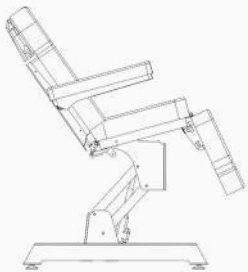

MRIDUL DERMA CHAIR

Mridul Derma Chair by Esthetica – a state-of-the-art professional dermatology chair designed to elevate your practice to new heights. With its advanced features and precision engineering, this chair ensures optimal comfort for both practitioners and patients. Featuring four powerful motors, the Mridul Derma Chair boasts electronic height adjustment, backrest, leg rest, and tilt functions, providing unparalleled flexibility during dermatological procedures.

The electronic tilt feature proves especially invaluable for extended treatments, allowing patients to recline comfortably without exerting pressure on their backs. Designed for versatility, this dermatology chair comes equipped with a detachable headrest, legrest, armrests, and headrest, offering customizable configurations to suit your specific needs.

The handheld remote control empowers practitioners with independent control over height, back, leg, and tilt positions, ensuring seamless adjustments tailored to each patient.

L 188 x W 63 x H 158 cm