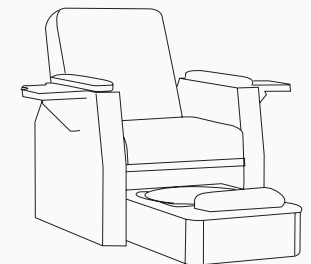

MANI PEDI CHAIR

Manicure Pedicure Chair is a compact and plumbing-free unit designed for small spaces. No plumbing, no drain needed. Ideal for those in search of an eco-friendly and space-saving pedicure chair with manicure functionality. Immerse yourself in luxury with our exquisite copper pedicure bowl, renowned for its therapeutic properties. The copper foot sink

neatly tucks into a retractable trolley, allowing for easy storage when not in use. The chair's backrest can be reclined for optimal guest seating comfort. You can customise this mani-pedi chair with a variety of wood finishes and upholstery colours.

L 148 x W 82 x H 101 cm