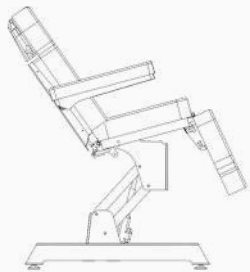

ARCA DERMA CHAIR

Arca Derma Chair by Esthetica—a professional two-motor chair that combines advanced engineering and an affordable price tag. The Arca Derma Chair is equipped with two powerful motors and two gas springs, offering smooth and precise electronic height and backrest adjustments, while the manual leg rest and tilt feature provide exceptional flexibility.

Ideal for long procedures, the tilt function allows patients to comfortably recline, relieving pressure on their backs for extended periods. Whether for consultations, skin treatments, or extended procedures, this chair offers reliable performance and easy adjustments to meet the demands of your practice, all at a highly competitive price.

L 188 x W 63 x H 158 cm