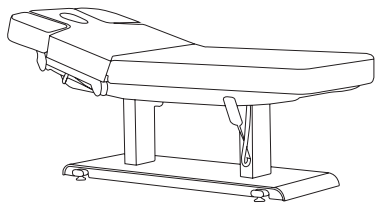

TEJAS ELECTRIC SPA MASSAGE TABLE

Tejas Electric Spa Massage Table is our premium electric massage bed that combines luxury with functionality. This professional bed offers fully electronic control for height, backrest, leg rest, and trendelenburg function via a convenient handset.

The gas spring-mounted lower-able armrests relax neck and shoulder muscles during face-down massages, and the removable nose slot ensures easy

breathing for clients. Crafted with a blend of real solid wood and natural wood veneers and a variety of upholstery colour options. Elevate your spa experience with Tejas, where innovation meets elegance for the ultimate in client comfort in your spa. Tejas can be customised to add an in-built heating function, featuring a low-voltage heater with an LCD controller to regulate mattress temperature.

L 198 x W 80 x H 65 cm
(Adjustable)