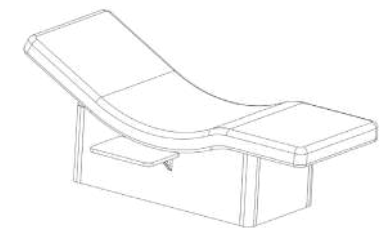

VISMAYA CHAISE LOUNGE

The Vismaya Chaise Lounge seamlessly combines elegance, practicality, and unparalleled comfort.

Made from high-quality American Oak Wood and Oak Veneer, it ensures a luxurious relaxation experience for

guests. Ergonomically crafted, the mattress can also feature an integrated heating option for enhanced indulgence.

L 190.5 X W 74 X H 76 cm

Visit: www.spafurniture.in